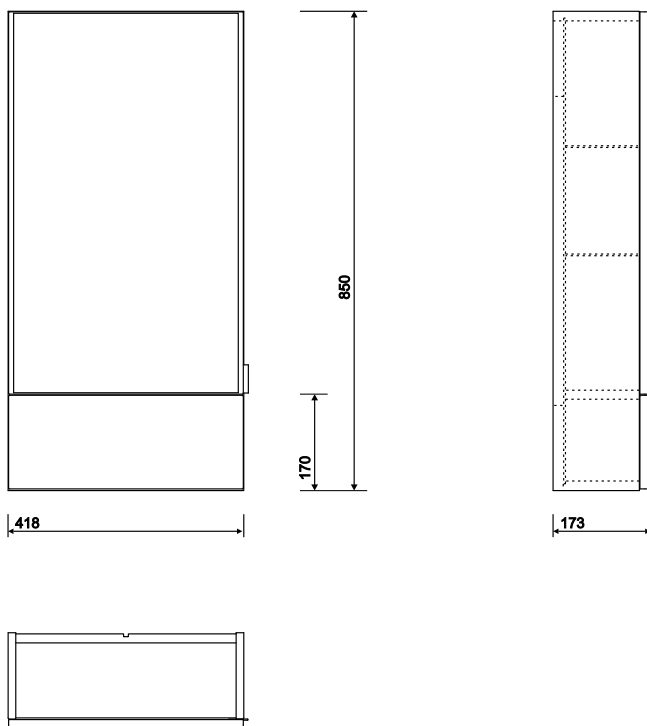

e100 500 washbasin mirror cabinet

washbasin mirror cabinets including hidden storage compartment for complete functionality
compatible accessories include the lighting kit and towel hook

to specify/order:

Please use the eight character reference shown below.

mirror cabinet

418 x 850 x 173mm, including wall fixings:

White **E10071WH**

Grey Ash Wood **E10071GA**

optional lighting kit

Lighting kit **E10003XX**

material

Highly moisture resistant MDF.

colours

White gloss, Grey ash wood

E100 500 washbasin mirror cabinet - white gloss

All measurements shown are in millimetres. Drawing sizes are not to scale.

Lawton Road, Alsager, Stoke-on-Trent ST7 2DF, UK
Tel: +44(0) 1270 879777 Fax: +44(0) 1270 873864
www.twyfordbathrooms.com UK Technical Helpline Tel: 0844 412 5921 Fax: 0844 412 5922