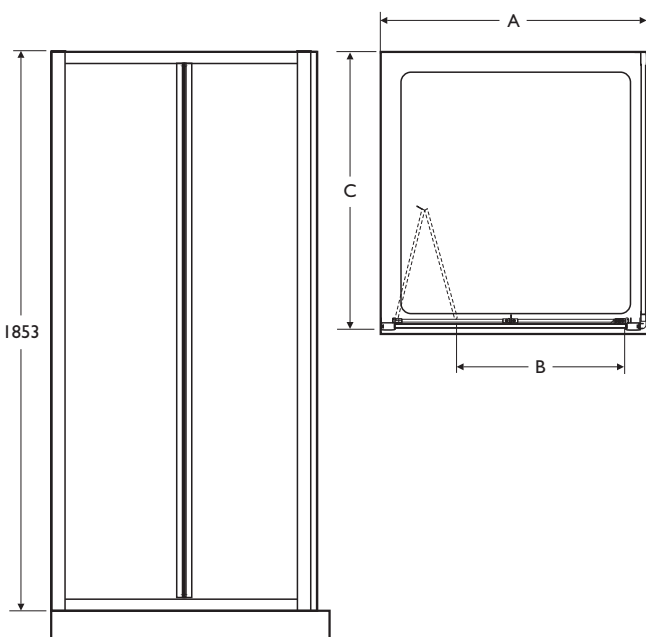

## Domestic and hotel use

4mm safety glass

25mm adjustment

Frames in Satin Silver or White-Gloss

Glass in clear or modesty pattern

5 width sizes in door or side panel

### Options Clear Glass

**L8054** Connect 700mm infold shower door with clear glass (inset picture)

**L8064** Connect 700mm side panel with clear glass (inset picture)

**L8056** Connect 760mm infold shower door with clear glass

### Options Modesty Glass

**L8055** Connect 700mm infold shower door with modesty glass

**L8057** Connect 760mm infold shower door with modesty glass

**L8059** Connect 800mm infold shower door with modesty glass

### Corner enclosure

Side Panel	
Unit	Dim. C Width
700	675-725
760	725-775
800	775-825
850	825-875
900	875-925

Infold Door		
Unit	Dim. A Width	Dim. B Opening
700	675-725	495
760	725-775	545
800	775-825	595
850	825-875	645
900	875-925	695