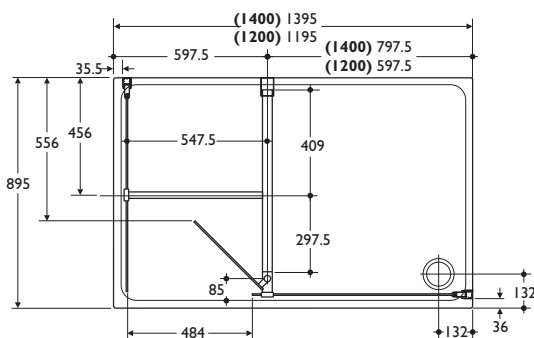

enclosures
showers