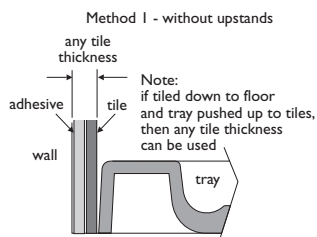

enclosures
showers