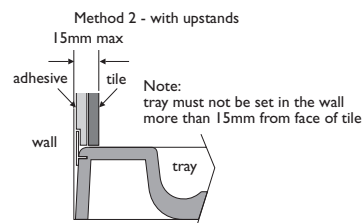

enclosures
showers