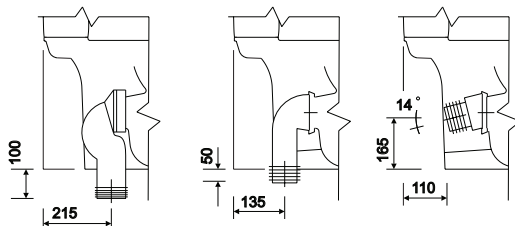

e500 square

rimfree - no rim, easy to clean and nowhere for germs to hide
410mm for a more comfortable rising

E500 rimfree close coupled WC,
square shaped cistern lid,
square shaped seat & cover

All measurements shown are in millimetres. Drawing sizes are not to scale.

to specify/order:

Please use the eight character reference shown below.

wc pan

Rimfree, horizontal outlet **E51148WH**

Square close coupled cistern & fittings:
4/2.6L BSIO, push button **E52396WH**

Note: Cistern is pre set 4/2.6L.

It can be re-set to 6/4L .

seat and cover - square

Top fix standard hinges **E57961WH**

Soft closing mechanism std hinges **E57951WH**

wc outlet connector

P trap outlet connector **WF1240WH**

S or turned P trap connector **WF1241WH**