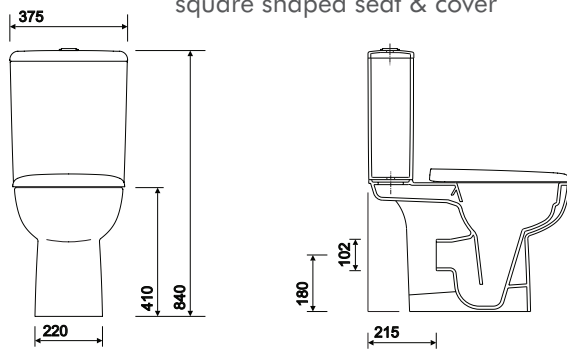

e500 square

rimfree - no rim, easy to clean and nowhere for germs to hide
410mm for a more comfortable rising

E500 rimfree close coupled WC,
square shaped cistern lid,
square shaped seat & cover

All measurements shown are in millimetres. Drawing sizes are not to scale.

to specify/order:

Please use the eight character reference shown below.

wc pan

Rimfree, horizontal outlet **E51148WH**

Square close coupled cistern & fittings:
4/2.6L BSIO, push button **E52396WH**

Note: Cistern is pre set 4/2.6L.

It can be re-set to 6/4L .

seat and cover - square

Top fix standard hinges **E57961WH**

Soft closing mechanism std hinges **E57951WH**

wc outlet connector

P trap outlet connector **WF1240WH**

S or turned P trap connector **WF1241WH**