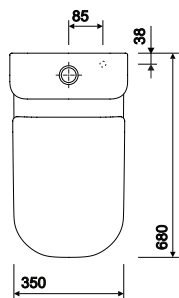

e500 square

rimfree - no rim, easy to clean and nowhere for germs to hide
410mm for a more comfortable rising

E500 rimfree close coupled WC,
square shaped cistern lid,
square shaped seat & cover

All measurements shown are in millimetres. Drawing sizes are not to scale.

to specify/order:

Please use the eight character reference shown below.

wc pan

Rimfree, horizontal outlet **E51148WH**

Square close coupled cistern & fittings:
4/2.6L BSIO, push button **E52396WH**

Note: Cistern is pre set 4/2.6L.

It can be re-set to 6/4L .

seat and cover - square

Top fix standard hinges **E57961WH**

Soft closing mechanism std hinges **E57951WH**

wc outlet connector

P trap outlet connector **WF1240WH**

S or turned P trap connector **WF1241WH**