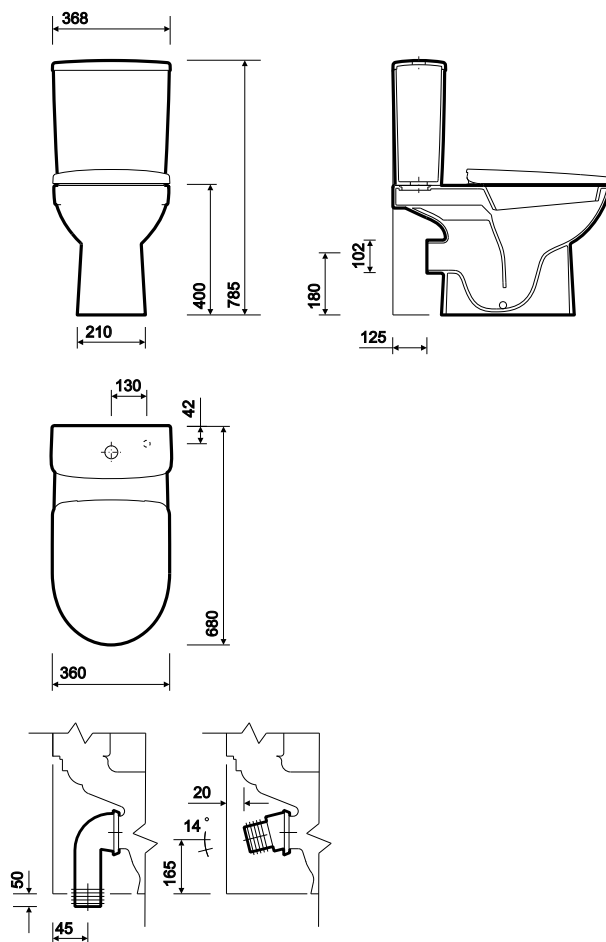

E100 close coupled washdown WC suite, horizontal outlet

All measurements shown are in millimetres. Drawing sizes are not to scale.

to specify/order:

Please use the eight character reference shown below.

wc pan

Premium, horizontal outlet **E11248WH**

Close coupled square cistern & fittings:

6/4L BSIO, push button **E12490WH**

seat and cover - round

Plastic hinges **E17810WH**

Metal hinges:

Bottom fix **E17815WH**

Top fix **E17861WH**

Soft closing mechanism **E17851WH**

seat and cover - quick release

Metal hinges:

Soft closing mechanism, round **E17857WH**

wc outlet connector

P trap outlet connector **WF1240WH**

S or turned P trap connector **WF1241WH**

fixings

WC screwed to floor. cistern screwed to wall.
WC fixings supplied.

material

Vitreous china.

colours

White WH.