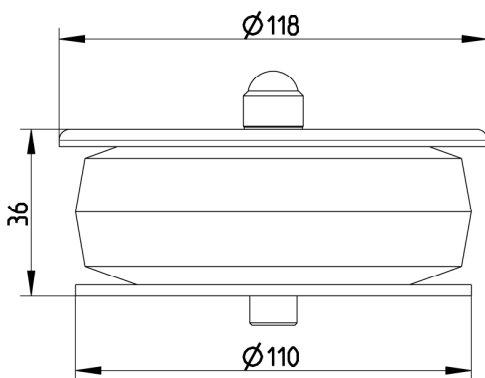

SOCKET PLUG, Ø110MM
- Stainless steel: AISI316L/EN1.4404

DATA

Type no.:	844.100.110 S	Type:	Plugs
EAN no.:	5705499411416	Outlet dia. (mm):	110
VVS no.:	160264410	Weight (kg):	0,71
RSK no.:	1550353	Material:	AISI 316L
NRF no.:	2171167	Material:	EN 1.4404
LVI no.:	0253239		