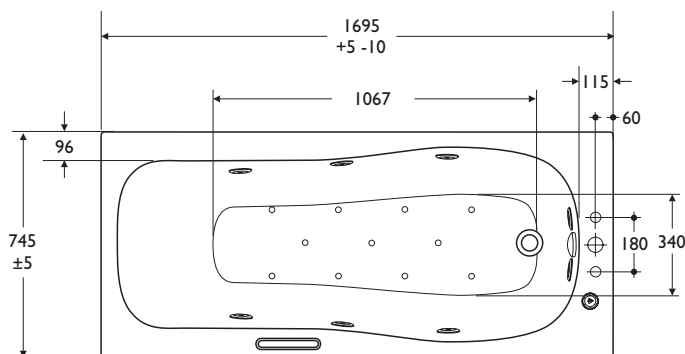

whirlpools & spas

baths