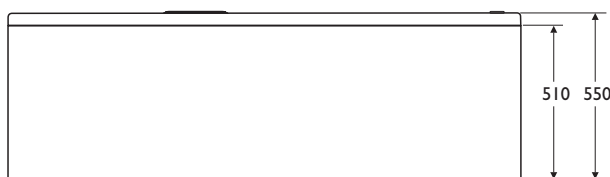

whirlpools & spas

baths