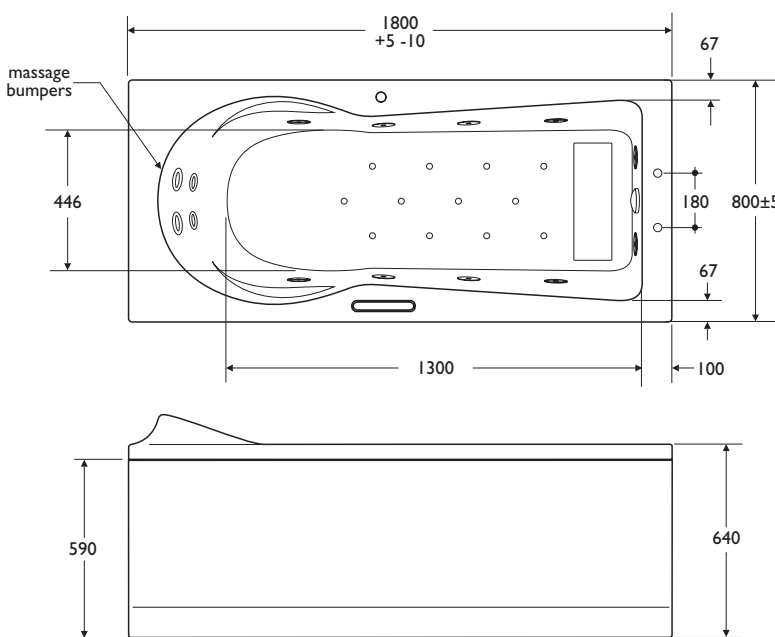

Special notes

The Supreme Wellness system uses minimalist

whirlpools & spas

baths