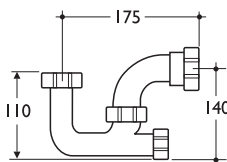

● Wastes

Illustrated

S8840AA Combi-trap, 1 1/2in plastic chain overflow & 50mm seal trap
S8830AA 1 1/2in combined chain waste and overflow chromium plated
S8790AA 1 1/2in pop-up waste and overflow, chromium plated
E579567 Ideal Standard combined pop up waste & overflow, self colour working components with

E5800AA Operating handle and waste cover, chromium plated or
E5800-- Ceramic operating handle and waste cover in White or Old English White or
E5809AA Luxury operating handle & waste cover, chromium plated
 Outlets screwed 1 1/2in BSP male

Options

S8835AA Chromium plated chain waste with metal plug

panels & fittings

baths

● P trap

Illustrated

S897067 1 1/2in plastic P trap with 75mm seal, multi-purpose outlet suitable for plastic and BS copper pipe