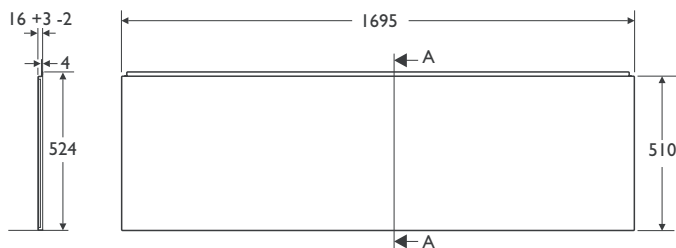

Illustrated

E3194 Unilux 170cm acrylic front panel

Material

High impact polystyrene

Weight

Front 3.7kg
70cm end 2.6kg
75cm end 2.6kg

Colours

Available in white (01) only.