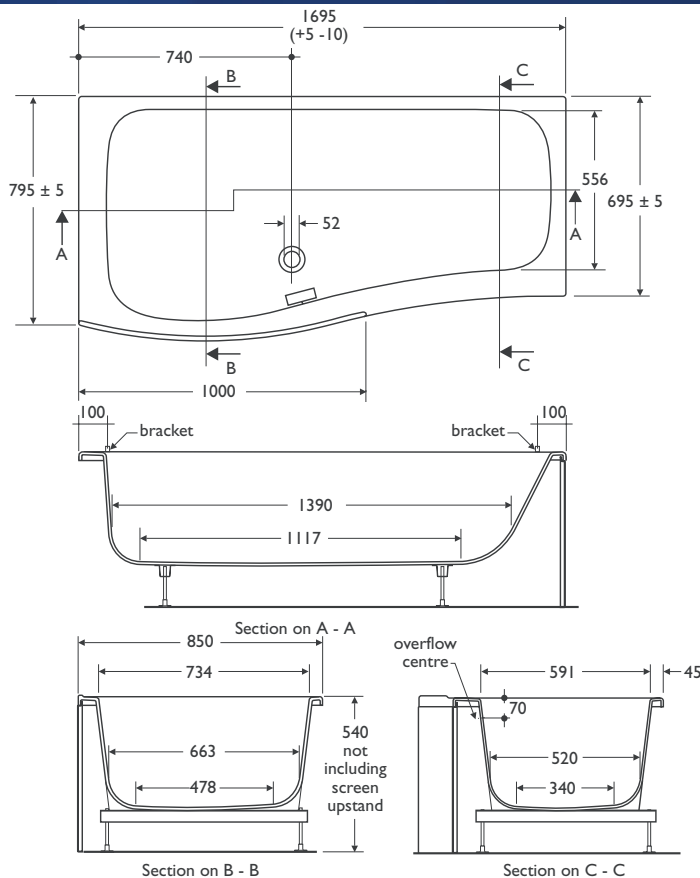

baths

create shower bath

A luxury 170 x 70cm Idealcast™ shower bath, shaped for comfortable bathing and extra room for showering. Left and right handed versions with a sealing lip, available with optional screens and over bath enclosures that fold back neatly.

- Domestic and hotel use
- Part of extensive Create range
- Left and right hand versions
- Optional screens
- Bath screen lip

Illustrated

- E3171 Create shower bath, left hand, 170cm, no tapholes
- E0072 Silver pillar bath filler
- E579567 Combined pop up waste & overflow
- E5800AA Operating handle and waste cover, chromium plated
- E3168 Shower bath acrylic front panel
- E3169 Unilux 70cm acrylic end panel

Material

Idealcast™ acrylic, see page 1:1:2 for detailed specification

Capacity

63 gallons/238 litres (to overflow)

Standards

Constructed to BS 4305 (EN 198)

Weight

Bath 98.2kg
Front panel 3.5kg
End panel 2.6kg

Colours

Available in White (01) only

Options

- E3172 Create shower bath, right hand, 170cm, no tapholes
- L9120AA Bath screen, clear glass, Silver finish profile
- L9123AA over bath enclosure door, clear glass, Silver finish profile