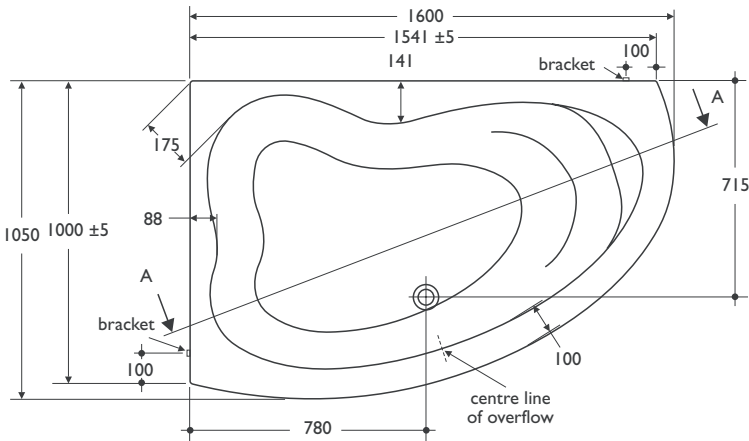

Colours

Available in White (01) only

Options

E3177 Create offset corner bath, 1600 x 105cm, right hand, no tapholes

L9125AA Bath screen
L9127AA Over bath enclosure door

Standards

Constructed to BS 4305 (EN 198)

Special Notes

Supported on steel cradle with adjustable feet. Brackets provided for wall support. For details of bath screen see page 7:7:12

Capacity

54 gallons/247 litres (to overflow)

Weight

Corner bath 26.8kg
Front panel 4.3kg

Section A - A

corner
baths