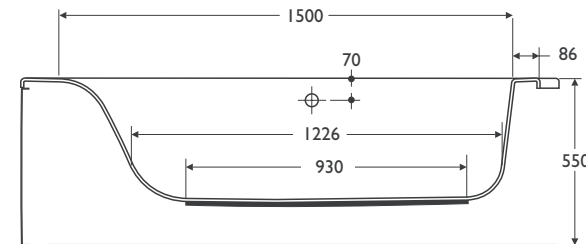

Colours

Available in White (01) only

Options

E3177 Create offset corner bath, 1600 x 105cm, right hand, no tapholes

L9125AA Bath screen
L9127AA Over bath enclosure door

Standards

Constructed to BS 4305 (EN 198)

Special Notes

Supported on steel cradle with adjustable feet. Brackets provided for wall support. For details of bath screen see page 7:7:12

Capacity

54 gallons/247 litres (to overflow)

Weight

Corner bath 26.8kg
Front panel 4.3kg

Section A - A

corner
baths