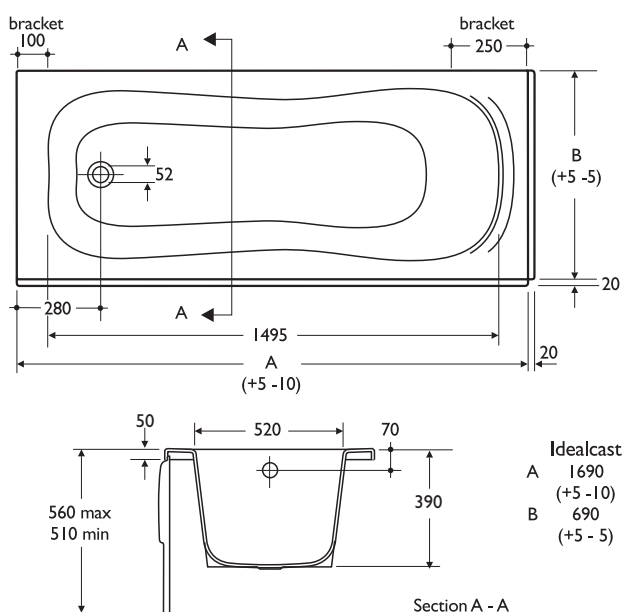

baths
caspian 70

This 170 x 70cm bath is available manufactured in solid Idealcast™.

- Domestic and hotel use
- 170cm x 70cm bath
- Monoblock or wall mounted mixers

rectangular

baths

Illustrated

E4990 Caspian Idealcast™ 70 bath no handgrips, no tapholes
E4130 Uniline rigid 170cm front panel
E4140 Uniline 70cm end panel
A1359 Tratto monoblock bath filler
E579567 1 1/2in combined bath pop-up waste and overflow
E5800AA operating handle and plug cover

Material
Idealcast™

Capacity
42 gallons / 190 litres (to overflow)

Weight
Idealcast™ 56.5kg
Front panel 3.4kg
End panel 1.8kg

Colours

Available in White (01) only

Standards

Constructed to BS 4305 (EN 198)

Designer

From original concept by Wolfgang Müller Deisig

Special notes

Supported on steel cradle with adjustable feet. Brackets provided for wall support