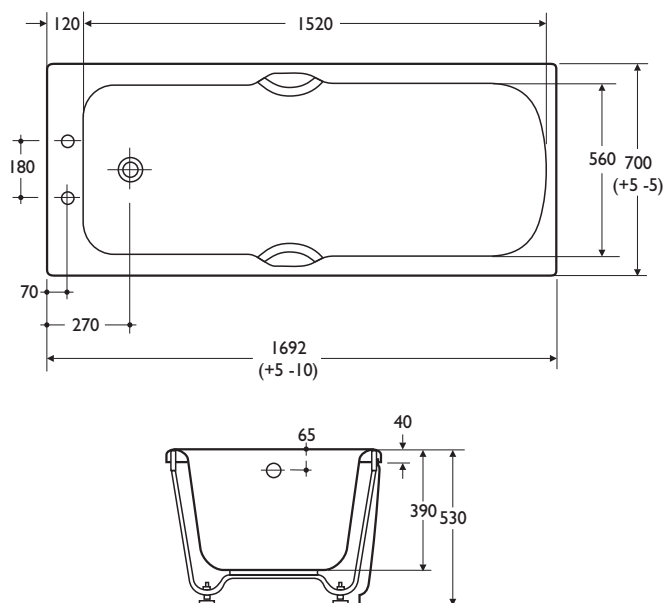

# cameo 170

Luxury bath in cast acrylic sheet, fully reinforced with colour co-ordinated twin handgrips.

This 170cm x 70cm bath is designed with distinctive soft line styling to match the Cameo washbasin, WC and bidet.

### Illustrated

S1113 Cameo 170cm bath with 2 tapholes, handgrips  
S7605 Millenia 3/4in bath & shower mixer, body only  
S8000 Millenia metal handles  
S8790 combined pop-up waste and overflow  
S0935 Hercules front panel  
S0936 Hercules end panel

### Capacity

46 gallons/209 litres (to overflow)

### Weight

Bath 22.2kg  
Hercules front panel 6.6kg  
Hercules end panel 3.4kg