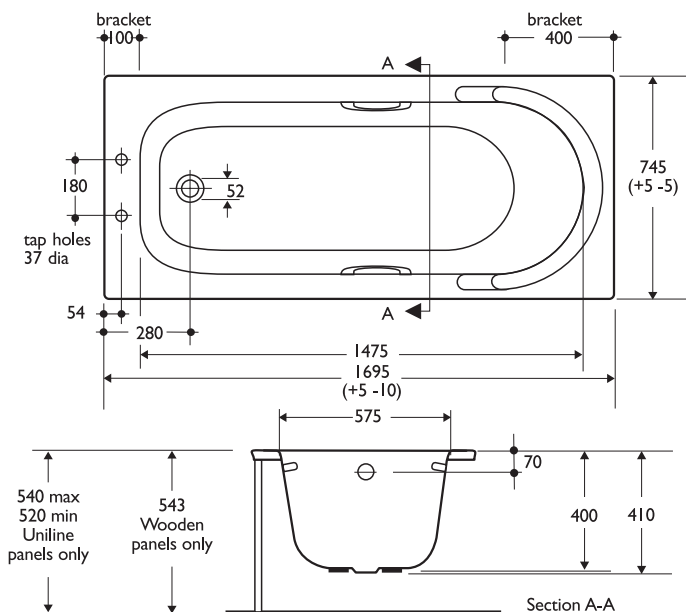

baths
ascot

Classic cast reinforced acrylic bath measuring 170cm x 75cm with twin handgrips and plastic front and end panels.

- Domestic and hotel use
- Twin handgrips
- Two tapholes

Illustrated

- E4012 Ascot bath with 2 tapholes
- E4016 chromium plated handgrips
- E6055 Kingston bath pillar taps
- E6790 1 1/2in bath chain waste and overflow
- E4130 Uniline rigid 170cm front panel
- E4090 Uniline 80cm end panel

Material

Idealform™ cast acrylic sheet fully reinforced

Capacity

46 gallons/207 litres (to overflow)

Weight

Bath 23.0kg
Front panel 3.4kg
End panel 3.1kg

Colours

Available in White (01) only

Standards

Constructed to BS 4305 (EN 198)

Designer

David Tilbury, London

Options

E4020 Ascot bath with no tapholes

Special notes

Supported on steel cradle with adjustable feet.
Brackets provided for securing to wall

rectangular
baths