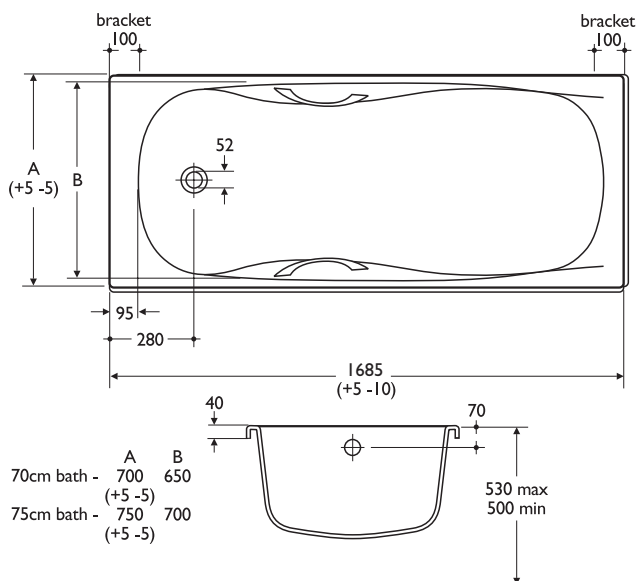

baths

oregon

This luxury and solid Idealcast™ bath is available in two sizes - 170 x 70cm and 170 x 75cm. Comes with handgrips.

- Domestic and hotel use
- Two widths
- Chromium handgrips
- Idealcast™

Capacity

70cm bath
42 gallons/190 litres
75cm bath
48 gallons/220 litres

Illustrated

S1175 Oregon 70cm wide bath, 2 tapholes, chromium plated handgrips
S0935 Hercules front panel
S0936 70cm Hercules end panel
S7600 Millenia 3/4in bath filler, body only
S8000 Millenia metal handles
S8830AA combined chain waste and overflow

Material
Idealcast™

Weight
70cm bath 47.0kg
75cm bath 52.0kg

Colours

Available in White (01) or Chablis (20). Representations of colours available appear in Section 3, Colours

Standards

Constructed to BS 4305 (EN 198)

Options

S1176 70cm wide bath no tapholes, chromium plated handgrips
S1185 Oregon bath 75cm wide, 2 tapholes
S1186 75cm wide bath no tapholes, chromium plated handgrips

Associated products

S0937 75cm Hercules end panel
S8790AA combined pop-up waste and overflow