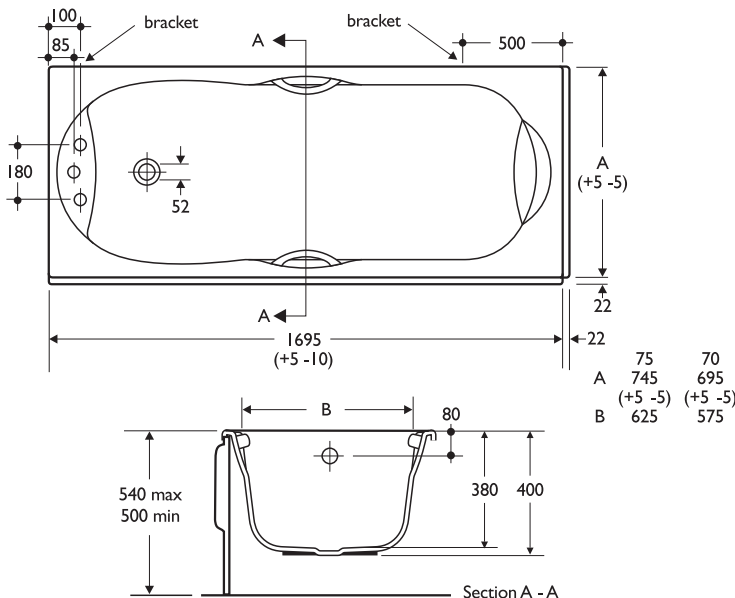

baths  
**alto 75 • 70**

A contemporary and practical bath, this luxury 170cm x 70cm Idealform™ bath comes with comfortable headrest and twin handgrips.

- Domestic and hotel use
- Luxury bath
- Integral headrest
- Part of matching suite
- Available in 2 widths
- Water saving option

**Weight**

75cm bath 26.0kg  
70cm bath 23.0kg

**Colours**

Available in White (01) only

**Standards**

Constructed to BS 4305 (EN 198)

**Options**

- E7684 75cm bath width 2 tapholes
- E7694 170cm x 70cm bath chromium plated handgrips 2 tapholes
- E7695 170cmx70cm bath chromium plated handgrips no tap holes
- E7690 Alto water saving bath 170cm x 70cm, 2 taphole, chromium plated handgrips

**Associated products**

E4140 70cm Uniline end panel

**Special notes**

Supported on steel cradle with adjustable feet. Brackets provided for wall support. For more details about E7690 Alto water saving bath please see page 23:1:1E