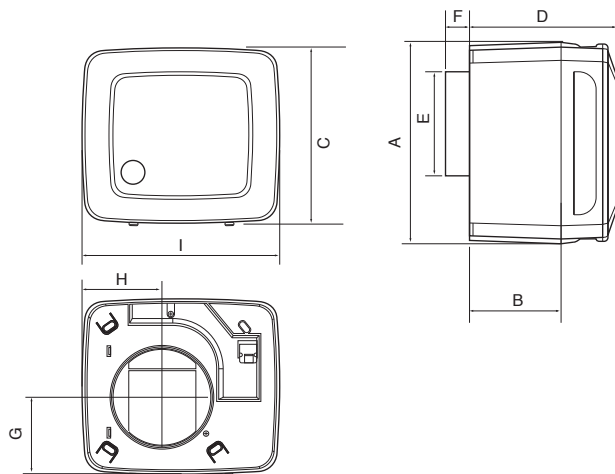

## Technical data

Specification	LOOVENT eco T	LOOVENT eco HT	LOOVENT eco MST
<b>Air flow m<sup>3</sup>/hr (low / boost)</b>	62/110	62/110	62/110
<b>Air flow l/sec (low / boost)</b>	17/31	17/31	17/31
<b>Fan type</b>	Centrifugal	Centrifugal	Centrifugal
<b>Controls</b>	Timer	Humidity Timer	Motion Sensor Timer
<b>Sound Pressure dB(A)@3m</b>	29/47	29/47	29/47
<b>Power Watts</b>	3.6 / 12	3.6 / 12	3.6 / 12
<b>Amps</b>	3	3	3
<b>Specific Fan Power (SFP)</b>	0.21/0.40	0.21/0.40	0.21/0.40
<b>2010 Building Regulations ADF</b>	Yes	Yes	Yes
<b>Duct Diameter (mm)</b>	100	100	100
<b>Voltage</b>	100/240v-50/60Hz	100/240v-50/60Hz	100/240v-50/60Hz
<b>Rating</b>	IPx5	IPx5	IPx5
<b>Weight (kg)</b>	1,0	1,0	1,0
<b>Dimensions (H x W x D) mm</b>	167 x 187 x 138	167 x 187 x 138	167 x 187 x 138
<b>Product Codes</b>	<b>72684305</b>	<b>72684306</b>	<b>72684307</b>
	<b>72684309 (SELV)</b>	<b>72684310 (SELV)</b>	<b>N/A</b>

## Dimensions (mm)

Model	A	B	C	D	E	F	G	H	I
Loovent eco	99	85.5	167	138.5	99	22	74.5	75	187