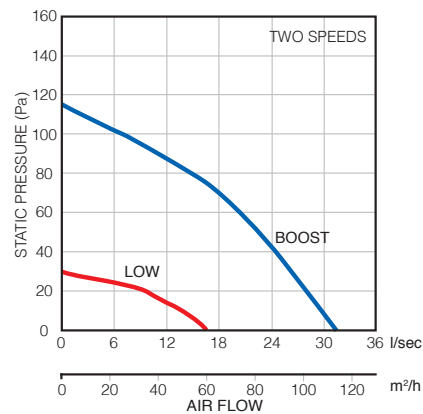

## Technical data

Specification	LOOVENT eco T	LOOVENT eco HT	LOOVENT eco MST
<b>Air flow m<sup>3</sup>/hr (low / boost)</b>	62/110	62/110	62/110
<b>Air flow l/sec (low / boost)</b>	17/31	17/31	17/31
<b>Fan type</b>	Centrifugal	Centrifugal	Centrifugal
<b>Controls</b>	Timer	Humidity Timer	Motion Sensor Timer
<b>Sound Pressure dB(A)@3m</b>	29/47	29/47	29/47
<b>Power Watts</b>	3.6 / 12	3.6 / 12	3.6 / 12
<b>Amps</b>	3	3	3
<b>Specific Fan Power (SFP)</b>	0.21/0.40	0.21/0.40	0.21/0.40
<b>2010 Building Regulations ADF</b>	Yes	Yes	Yes
<b>Duct Diameter (mm)</b>	100	100	100
<b>Voltage</b>	100/240v-50/60Hz	100/240v-50/60Hz	100/240v-50/60Hz
<b>Rating</b>	IPx5	IPx5	IPx5
<b>Weight (kg)</b>	1,0	1,0	1,0
<b>Dimensions (H x W x D) mm</b>	167 x 187 x 138	167 x 187 x 138	167 x 187 x 138
<b>Product Codes</b>	<b>72684305</b>	<b>72684306</b>	<b>72684307</b>
	<b>72684309 (SELV)</b>	<b>72684310 (SELV)</b>	<b>N/A</b>

## Performance