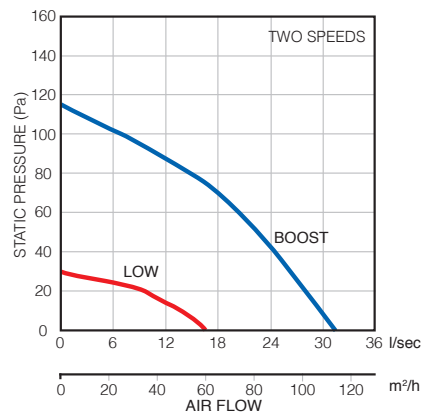

Technical data

Specification	LOOVENT eco T	LOOVENT eco HT	LOOVENT eco MST
Air flow m ³ /hr (low / boost)	62/110	62/110	62/110
Air flow l/sec (low / boost)	17/31	17/31	17/31
Fan type	Centrifugal	Centrifugal	Centrifugal
Controls	Timer	Humidity Timer	Motion Sensor Timer
Sound Pressure dB(A)@3m	29/47	29/47	29/47
Power Watts	3.6 / 12	3.6 / 12	3.6 / 12
Amps	3	3	3
Specific Fan Power (SFP)	0.21/0.40	0.21/0.40	0.21/0.40
2010 Building Regulations ADF	Yes	Yes	Yes
Duct Diameter (mm)	100	100	100
Voltage	100/240v-50/60Hz	100/240v-50/60Hz	100/240v-50/60Hz
Rating	IPx5	IPx5	IPx5
Weight (kg)	1,0	1,0	1,0
Dimensions (H x W x D) mm	167 x 187 x 138	167 x 187 x 138	167 x 187 x 138
Product Codes	72684305	72684306	72684307
	72684309 (SELV)	72684310 (SELV)	N/A

Dimensions (mm)

Model	A	B	C	D	E	F	G	H	I
Loovent eco	99	85.5	167	138.5	99	22	74.5	75	187

Performance

Controls and accessories

A range of accessories including flexible and rigid ducting kits, controls and grilles are available.