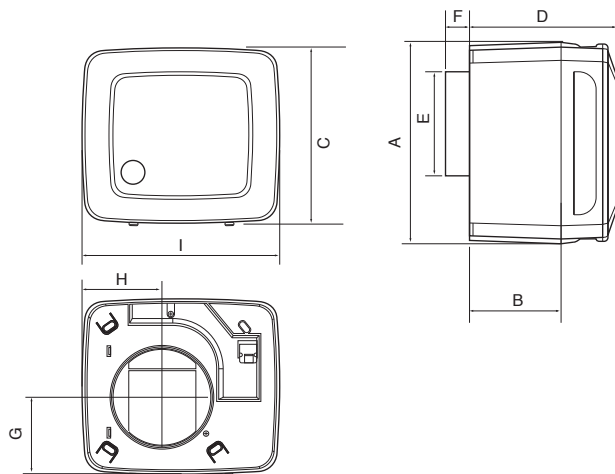

The LOOVENT eco is truly in that it can be surface or recessed mounted into the wall or ceiling and fitted in either the portrait or landscape position.

Models

Timer / SELV T	Timer can be set to run on between 2 and 45 minutes
Humidity Timer / SELV HT	Humidity sensor can be set between 40 - 90% RH
Motion Sensor Timer	PIR sensor activates fan to switch on, timer overrun

Technical data

Specification	LOOVENT eco T	LOOVENT eco HT	LOOVENT eco MST
Air flow m ³ /hr (low / boost)	62/110	62/110	62/110
Air flow l/sec (low / boost)	17/31	17/31	17/31
Fan type	Centrifugal	Centrifugal	Centrifugal
Controls	Timer	Humidity Timer	Motion Sensor Timer
Sound Pressure dB(A)@3m	29/47	29/47	29/47
Power Watts	3.6 / 12	3.6 / 12	3.6 / 12
Amps	3	3	3
Specific Fan Power (SFP)	0.21/0.40	0.21/0.40	0.21/0.40
2010 Building Regulations ADF	Yes	Yes	Yes
Duct Diameter (mm)	100	100	100
Voltage	100/240v-50/60Hz	100/240v-50/60Hz	100/240v-50/60Hz
Rating	IPx5	IPx5	IPx5
Weight (kg)	1,0	1,0	1,0
Dimensions (H x W x D) mm	167 x 187 x 138	167 x 187 x 138	167 x 187 x 138
Product Codes	72684305	72684306	72684307
	72684309 (SELV)	72684310 (SELV)	N/A

Dimensions (mm)

Model	A	B	C	D	E	F	G	H	I
Loovent eco	99	85.5	167	138.5	99	22	74.5	75	187

Performance

Controls and accessories

A range of accessories including flexible and rigid ducting kits, controls and grilles are available.