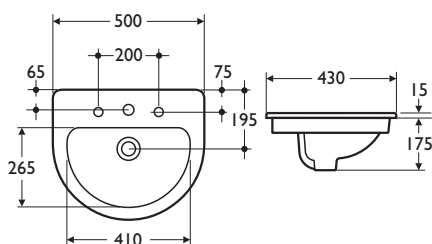

countertop

washbasins