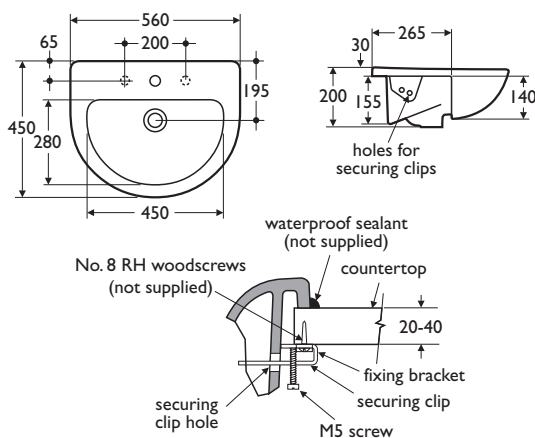

Illustrated

E3047 Edge 56cm washbasin, single central taphole, with overflow
A5410 Ceramix Alto single lever monoblock mixer with 1 1/4in pop up waste
E3199 1 1/4in plastic bottle trap, 75mm seal

Material

Fine fireclay

Weight

washbasin 11.1kg
 Furniture unit 16.4kg

Colours

Available in White (01) only

Designer

Robin Levien, London

Options

E3048 Edge 56cm washbasin, two tapholes, with overflow
E3306 Create 600mm furniture unit
E3317 600mm worktop for furniture unit
E3333GE 385mm bar handle, brushed stainless steel

Special notes

Washbasin fixed to countertop with securing clips provided. Joint sealed with waterproof sealant (not supplied). For details of furniture unit see page 15:1:13