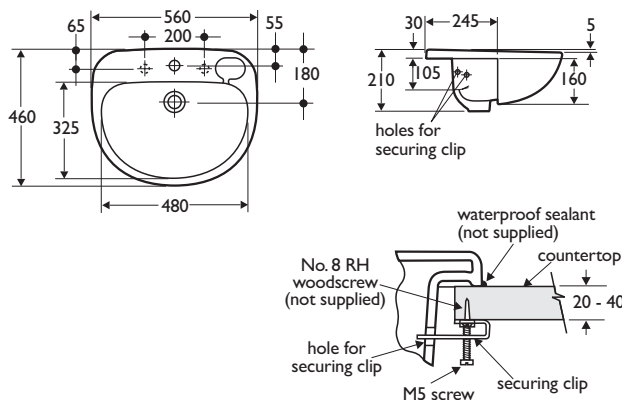

Material

Vitreous china

Weight

Washbasin 12.3 kg

Colours

Available in White (01) only

Standards

Vitreous china to BS 3402

Designer

Robin Levien London

Options

E1780 2 tapholes, chainstay hole

Special notes

For fixing to square edged countertop with securing clips provided. Joint sealed with waterproof sealant (not supplied)

semi-countertop washbasins