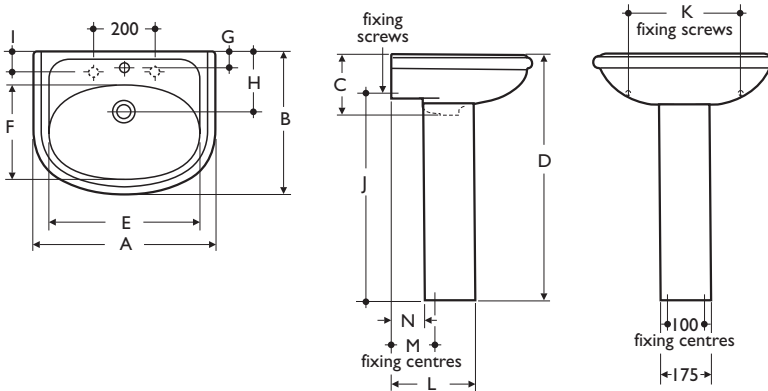

A	B	C	D	E	F	G	H	I	J	K	L	M	N
60cm	600	465	210	840	505	310	60	185	65	705	370	285	155	140
56cm	560	440	205	830	465	275	65	185	75	720	370	295	165	150
54cm	535	410	200	835	455	260	70	170	50	700	350	275	145	130

pedestal & wall washbasins