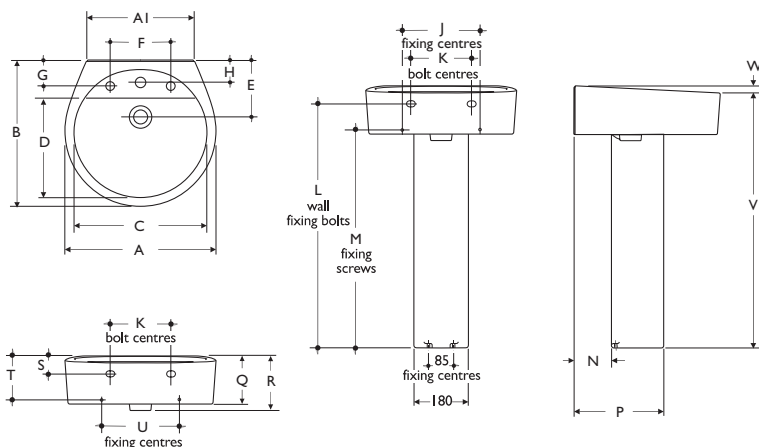

A	AI	B	C	D	E	F	G	H	J	K
500	355	485	440	330	190	200	85	75	260	200
400	285	390	350	250	170	100	70	65	195	180

L	M	N	P	Q	R	S	T	U	V	W
810	725	125	300	160	180	60	145	200	845	25
785	730	105	280	130	155	55	115	195	820	20