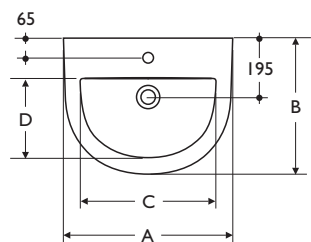

washbasins

washpoint 56•50

Contemporary design apron front, luxury washbasin available as wall or semi-pedestal mounted or for use in fitted furniture and countertops.

Simplicity, choice & style married to the Ceraplan mixer fittings also designed by Marc Sadler.

- Domestic and commercial use
- Wall or semi-pedestal mounted
- Part of extensive range

pedestal & wall

washbasins

Illustrated

R3186 Washpoint 56cm washbasin, single central taphole

R3314 Washpoint semi-pedestal for 56cm washbasin

B7886AA Ceraplan basin monoblock mixer, with pop up waste, chromium plated

E007067 wall fixing set

Material

Vitreous china

Weight

50cm washbasin 15.4kg
56cm washbasin 19.7kg
Full pedestal 9.7kg
Semi-pedestal 7.0kg

Colours

Available in White (01) only

Standards

Vitreous china to BS 3402

Options

R3188 Washpoint 50cm washbasin, single central taphole

R3312 Washpoint full pedestal

Special notes

Washbasin wall mounted using E007067 wall fixing set, or washbasin pedestal mounted using 2 screws through the back of the basin (not supplied)

A	B	C	D	E	F	G	H	J
560	450	450	265	280	200	185	360	180
500	380	400	200	200	180	168	310	160