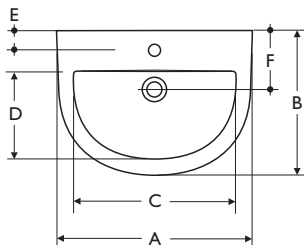

washbasins

washpoint 65•60•50

Contemporary design luxury washbasin available as wall, full or semi-pedestal mounted.

Simplicity, choice & style married to the Ceraplan mixer fittings also designed by Marc Sadler.

- Domestic and commercial use
- 3 sizes
- Wall, pedestal or semi-pedestal mounted
- Part of extensive range

Illustrated

R3185 Washpoint 65cm washbasin, single central taphole
R3312 Washpoint full pedestal
B7886AA Ceraplan basin monoblock mixer, with pop up waste, chromium plated

Material

Vitreous china

Weight

65cm washbasin 16.6kg
60cm washbasin 15.5kg
65 & 60cm pedestal 11.5kg
65 & 60cm semi-pedestal 9.7kg
50cm semi-pedestal 7.0kg

Colours

Available in White (01) only

Standards

Vitreous china to BS 3402

Designer

Marc Sadler

Options

R3159 Washpoint 60cm washbasin, single central taphole
R3313 Washpoint semi-pedestal for 65cm & 60cm washbasins
R4216 Washpoint 50cm washbasin, single central taphole
R3314 Washpoint semi-pedestal for 50cm washbasin
E007067 wall fixing set

Special notes

Washbasin wall mounted using E007067 wall fixing set, or washbasin pedestal mounted using 2 screws through the back of the basin (not supplied)

pedestal & wall

washbasins

A	B	C	D	E	F	G	H	J
650	480	540	290	65	195	280	300	140
600	450	490	260	65	195	280	300	140
500	350	406	178	59	180	200	270	145