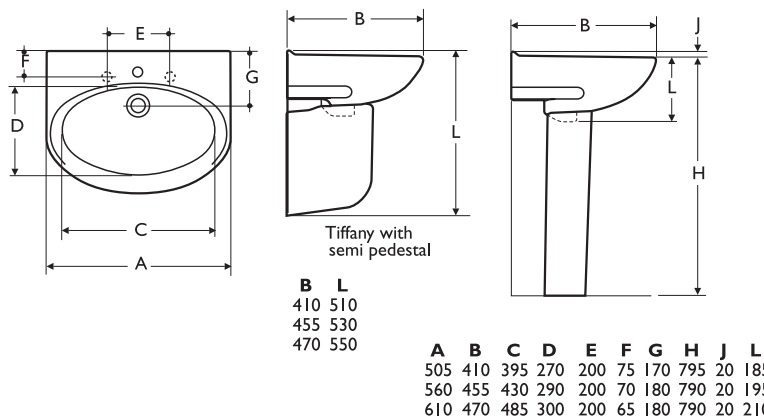

Material

Vitreous china

Weight

- 61cm washbasin 14.0kg
- 56cm washbasin 12.0kg
- 51cm washbasin 11.0kg
- Pedestal 9.0kg

Colours

Available in White (01) or Chablis (20). Representations of colours available appear in Section 3, Colours

Standard

Vitreous china to BS 3402

Options

- S2086 61cm with 2 tapholes and chainstay hole
- S2088 61cm with 3 tapholes
- S2081 51cm with single central taphole
- S2080 51cm with 2 tapholes and chainstay hole
- S2085 56cm washbasin with 3 tapholes
- S2084 56cm with single central taphole
- S2083 56cm with 2 tapholes and chainstay hole
- S2940 Universal semi-pedestal
- S9110 concealed hangers with
- S9145 Centre bracket (not suitable for basins with pop-up waste)

Special notes

Washbasin pedestal mounted using 2 screws through the back of the basin (not supplied)

pedestal & wall

washbasins