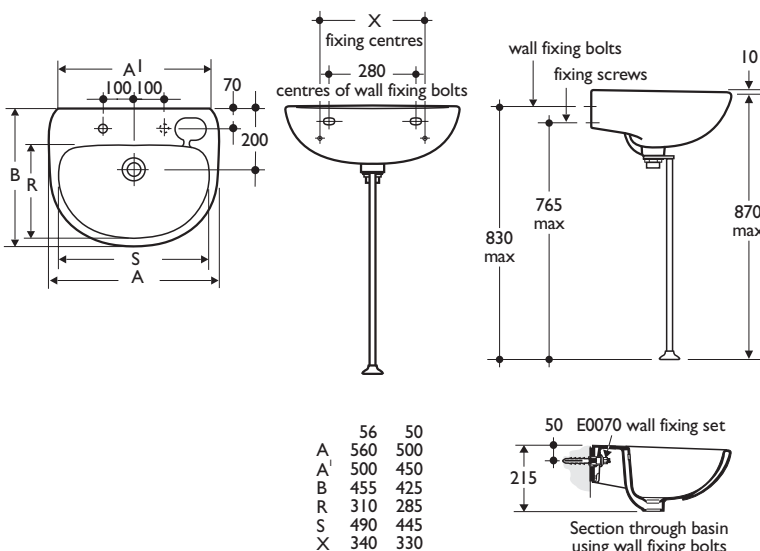

Material

Vitreous china

Weight

56cm washbasin 11.0kg
50cm washbasin 10.0kg

Colours

Available in White (01) only

Standards

Vitreous china to BS 3402

*E2721 single right hand taphole
*E2722 without tapholes
*E2610 Studio 50cm washbasin with overflow and chainstay hole, single left hand taphole
*E2611 single right hand taphole
*E2612 without tapholes
*E2613 Studio 50cm washbasin without overflow and chainstay hole, single left hand taphole
*E2674 single right hand taphole
*E2680 without tapholes

Special notes

Washbasin wall mounted using E0070 wall fixing set or washbasin pedestal mounted using 2 screws through the back of the basin (not supplied)

*to special order

Designer

Robin Levien, London

Options

*E2724 single right hand taphole
*E2725 without tapholes
*E2720 Studio 56cm washbasin with overflow and chainstay hole, single left hand taphole

pedestal & wall washbasins