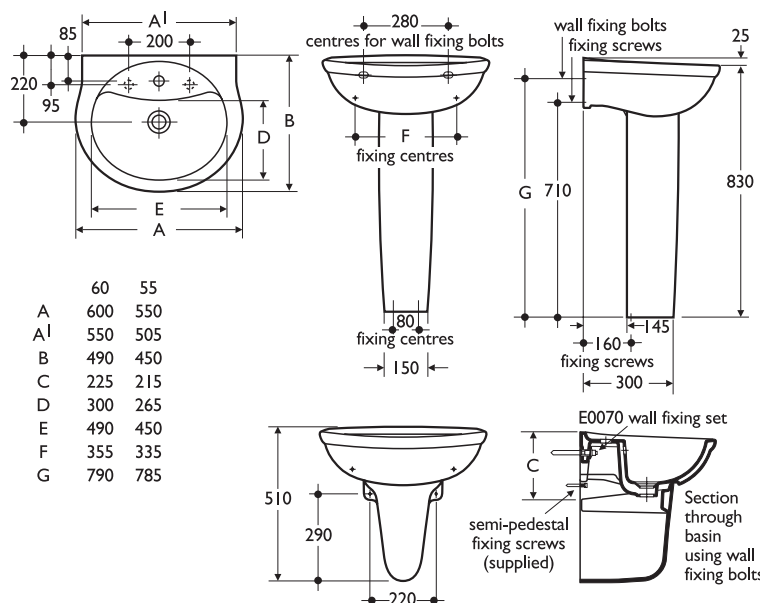

Material

Vitreous china

Weight

- 60cm washbasin 15.4kg
- 55cm washbasin 14.1kg
- Pedestal 10.5kg
- Semi Pedestal 8.5kg

Colours

Available in White (01) only

Standards

Vitreous china to BS 3402

Designer

Robin Levien, London

Options

- E7466 Alto 60cm washbasin 2 tapholes
- E7455 Alto 55cm washbasin single taphole
- E7456 Alto 55cm washbasin 2 tapholes
- E7495 semi-pedestal
- E0070 washbasin wall fixing set

Special notes

Washbasin wall mounted using E0070 wall fixing set, with semi-pedestal screwed to wall or washbasin pedestal mounted using 2 screws through the back of the basin (not supplied)

pedestal & wall washbasins