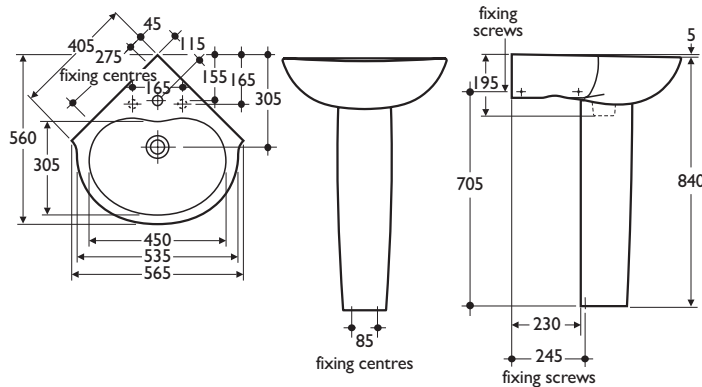

Material

Vitreous china

Weight

56cm washbasin 11.5kg
Pedestal 10.0kg

Colours

Available in White (01)
only

Standards

Vitreous china to
BS 3402

Designer

Robin Levien, London

Options

E6160 2 tapholes,
chainstay hole

Special notes

Washbasin pedestal
mounted using 2 screws
through the back of the
basin (not supplied)

pedestal & wall

washbasins