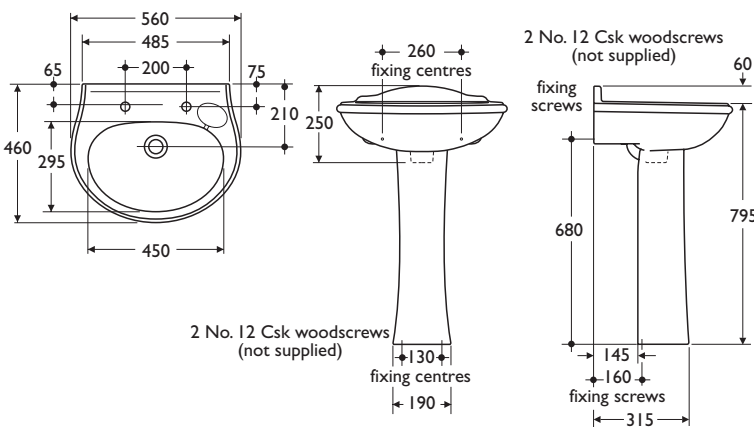

washbasins

sandringham classic

A pedestal washbasin with distinctive upstand and classically styled pedestal in vitreous china.

- Domestic and commercial use
- Classic styling

Illustrated

S2033 Sandringham Classic washbasin, 56cmx46cm, with 2 tapholes and chainstay hole
S2921 Sandringham Classic pedestal
S7285AA Priorsy 1/2in basin pillar taps
S8800AA 1 1/4in bead chain waste and plug, 80mm slotted tail, bolt stay
S9000 Isovalve servicing valves

Colours

Available in White (01) only

Standards

Vitreous china to BS 3402

Special notes

Washbasin pedestal mounted using 2 screws through the back of the basin (not supplied)

Material

Vitreous china

Weight

Washbasin 11.0kg
 Pedestal 9.0kg

pedestal & wall washbasins