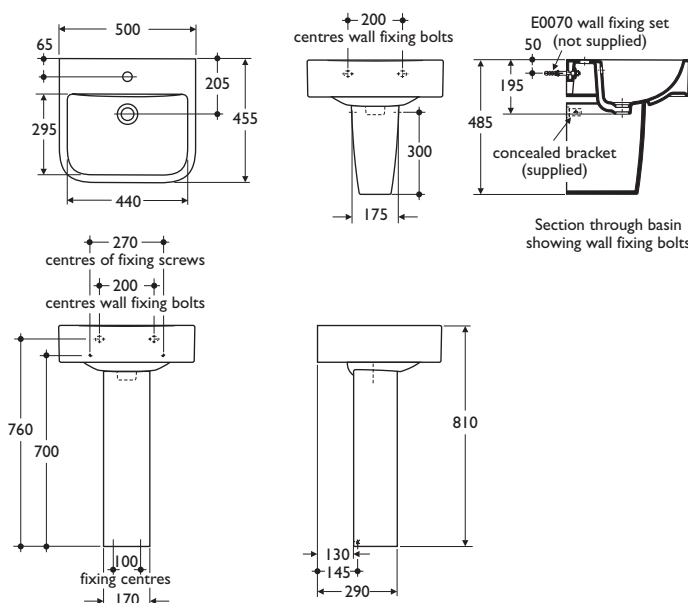

- Domestic and commercial use
- Timeless contemporary design
- Pedestal or semi-pedestal mounted
- Furniture options
- Part of extensive Create range

Illustrated

E3100 Square 50cm washbasin, single central taphole, with overflow
E3015 Create full pedestal
B5107 Cone single lever monoblock mixer with 1 1/4in pop up waste

Material

Fine fireclay
 Duct semi -pedestal in melamine faced plywood

Weight

Washbasin 14.2kg
 Full pedestal 9.5kg
 Large semi-pedestal 7.0kg
 Duct semi-pedestal 1.5kg

Colours

Available in White (01) only

Options

E3104 Square 50cm washbasin, 2 taphole, with overflow
E3017 Create large semi-pedestal
E0070 Washbasin wall fixing set
E3018 Create large duct semi-pedestal pedestal (for use with ducting)
E3309 Create Furniture pedestal unit
E3310 Create Furniture 3/4 duct pedestal unit (for use with ducting)
E3311 Create Furniture 3/4 duct pedestal unit (for use without ducting)
E3332GE 250mm Create bar handle, brushed stainless steel

Special notes

Washbasin wall mounted using **E0070** wall fixing set with semi-pedestal screwed to wall or washbasin pedestal mounted using 2 screws through the back of the basin (not supplied). Washbasin can also be supported on furniture units. See page 15:1:13 for details