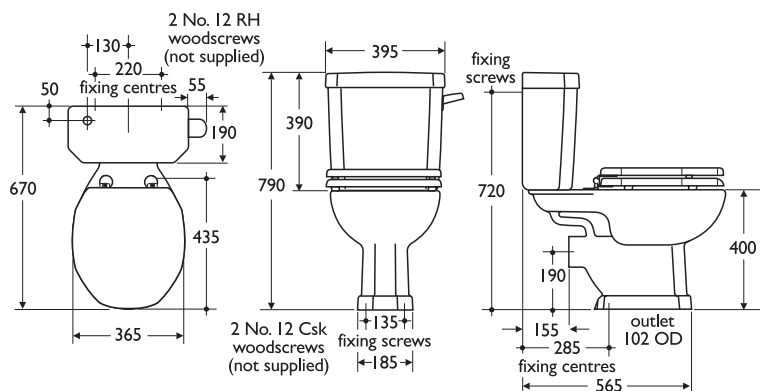

**Material**

Vitreous china

**Weight**

WC pan 14.5kg  
Cistern 13.0kg  
Seat & cover 3.7kg

**Colours**

Available in White (01) only

**Standards**

Vitreous china to BS 3402

**Associated products**

Panekta Connectors  
E3222 converts to P trap  
E3221 converts to S or turned P trap

**Special notes**

WC screwed to floor and cistern screwed to wall

conversion bends outlet to suit 102 bore soil pipe

WCs  
close coupled