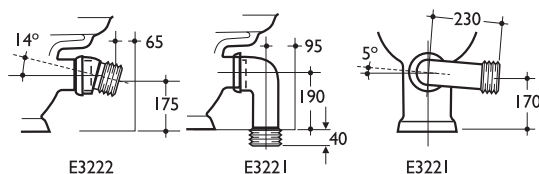

**Associated products**

Panekta Connectors  
E3222 converts to P trap  
E3221 converts to S or turned P trap

**Special notes**

WC screwed to floor and cistern screwed to wall

conversion bends outlet to suit 102 bore soil pipe

WCs  
close coupled