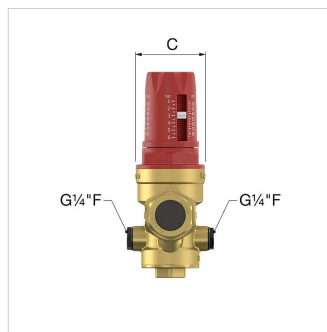

**Product Data Sheet (2020-12-15)**
**27460 - Prescor PRV PN25 1.0-6.0 bar**

Description	Prescor PRV PN25 1.0-6.0 bar	
Article	27460	
Model	Prescor PRV	
Connection	(D)	R 1/2"
	[DN]	15
Dimensions	A [mm]	104
	B [mm]	45
	C [mm]	50
	M [mm]	140
	N [mm]	13
	GLW [mm]	30

## Classification General Data

<b>Etim Group</b>	Measuring and control devices
<b>Etim Class</b>	Pressure controller, medium-controlled
<b>Product Name</b>	Prescor PRV PN25 1.0-6.0 bar R1/2"
<b>Brand</b>	Flamco
<b>Product Type</b>	R1/2"