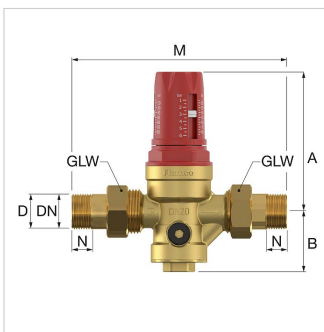

**Product Data Sheet (2020-12-15)**
**27460 - Prescor PRV PN25 1.0-6.0 bar**

Description	Prescor PRV PN25 1.0-6.0 bar	
Article	27460	
Model	Prescor PRV	
Connection	(D)	R 1/2"
	[DN]	15
Dimensions	A [mm]	104
	B [mm]	45
	C [mm]	50
	M [mm]	140
	N [mm]	13
	GLW [mm]	30

## Classification General Data

<b>Etim Group</b>	Measuring and control devices
<b>Etim Class</b>	Pressure controller, medium-controlled
<b>Product Name</b>	Prescor PRV PN25 1.0-6.0 bar R1/2"
<b>Brand</b>	Flamco
<b>Product Type</b>	R1/2"