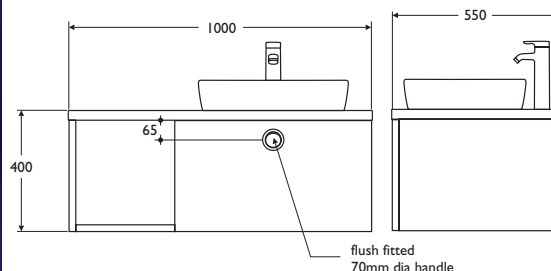

- 1000mm wall hung vessel basin unit

Illustrated

E6360RA Jasper Morrison 1000mm wall hung vessel basin unit
E6363RB 1000mm worktop, White Terrazzo

Finish

European oak (RA)
Worktop- White Terrazzo (RB)

Designer

Jasper Morrison

furniture

- 650mm wall hung vessel basin unit

Illustrated

E6359RA Jasper Morrison 650mm wall hung vessel basin unit
E6364RB 650mm worktop, White Terrazzo

Finish

European oak (RA)
Worktop- White Terrazzo (RB)