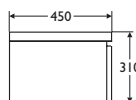

bathroom furniture

create vessel drawer unit & mirror cabinet

Create furniture collection features simple, easy pieces which work beautifully with our basins and WC's. Vessel drawer units are available in oak or walnut finish and are complemented by a choice of worktops in oak or walnut laminate or a sophisticated solid surface option.

- *Soft close drawers*
- *Stainless steel bar handles supplied separately*
- *Fully assembled for easy installation*
- *Double sided mirror door*

Illustrated

E3308 Create vessel basin drawer unit
E3333GE 405mm brushed stainless steel bar handle
E3318 500mm wide worktop

Weight

Drawer unit 14.4kg
500mm worktop 5.2kg

Finishes

Furniture units available in Oak (GA) or walnut (RY). Worktops available in Oak (GA) or walnut (RY) laminate or a solid surface material (RZ)

Special notes

All heights shown include the worktop