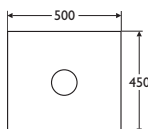

bathroom furniture

create vessel drawer unit & mirror cabinet

Create furniture collection features simple, easy pieces which work beautifully with our basins and WC's. Vessel drawer units are available in oak or walnut finish and are complemented by a choice of worktops in oak or walnut laminate or a sophisticated solid surface option.

- *Soft close drawers*
- *Stainless steel bar handles supplied separately*
- *Fully assembled for easy installation*
- *Double sided mirror door*

Illustrated

E3308 Create vessel basin drawer unit
E3333GE 405mm brushed stainless steel bar handle
E3318 500mm wide worktop

Weight

Drawer unit 14.4kg
500mm worktop 5.2kg

Finishes

Furniture units available in Oak (GA) or walnut (RY). Worktops available in Oak (GA) or walnut (RY) laminate or a solid surface material (RZ)

Special notes

All heights shown include the worktop