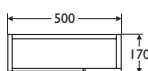

**Weight**

Drawer unit 14.4kg  
500mm worktop 5.2kg

**Finishes**

Furniture units available in Oak (GA) or walnut (RY). Worktops available in Oak (GA) or walnut (RY) laminate or a solid surface material (RZ)

**Special notes**

All heights shown include the worktop

**Illustrated**

E3314 Create mirror cabinet, 500mm wide x 655mm high x 170mm deep

**Weight**

Cabinet 9.3kg

**Finishes**

Mirror cabinet available door in in Oak (GA) or walnut (RY)