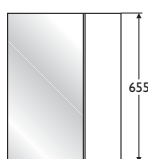

- *Soft close drawers*
- *Stainless steel bar handles supplied separately*
- *Fully assembled for easy installation*
- *Double sided mirror door*

**Illustrated**

E3308 Create vessel basin drawer unit  
E3333GE 405mm brushed stainless steel bar handle  
E3318 500mm wide worktop

**Weight**

Drawer unit 14.4kg  
500mm worktop 5.2kg

**Finishes**

Furniture units available in Oak (GA) or walnut (RY). Worktops available in Oak (GA) or walnut (RY) laminate or a solid surface material (RZ)

**Special notes**

All heights shown include the worktop

**Illustrated**

E3314 Create mirror cabinet, 500mm wide x 655mm high x 170mm deep

**Weight**

Cabinet 9.3kg

**Finishes**

Mirror cabinet available door in in Oak (GA) or walnut (RY)