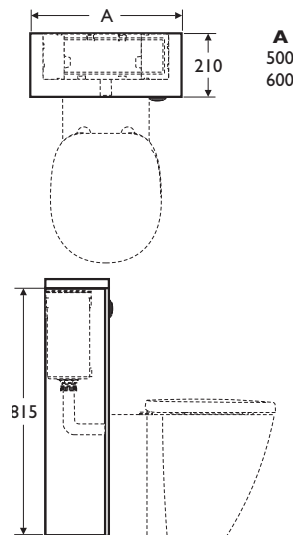

Available in 5 finishes

Design co-ordinated to the Concept range

Space saving

**Illustrated**

**E6458** Concept 500 x 210mm wall hung basin unit with two doors

**E6585** Concept 210 x 500mm worktop

**Weight**

**Options**

**E6460** Concept 600 x 210mm wall hung basin unit with two doors  
**E6586** Concept 210 x 600mm worktop

**Special notes**

Choose 210mm deep slimline worktop

**Illustrated**

**E6459** Concept slimline 500 x 210mm wc unit

**E6585** Concept 210 x 500mm worktop

**Weight**

500mm 14.0kg  
600mm 16.0kg

**Finishes**

Available in Dark Walnut (SX), America Oak (SO), White Gloss (WG), Walnut/White (UJ), Oak/White (UH).

Worktops are only available in 3 colour Dark Walnut (SX), America Oak (SO), White Gloss (WG)

**Options**

**E6461** Concept slimline 600 x 210mm wc unit  
**E6586** Concept 210 x 600mm worktop

**Special notes**

Includes dual flush cistern, 6/4 litre flush and push button.  
For use with wall mounted and back-to-wall wcs. Choose 210mm deep slimline worktop. If using a wall mounted pan then additional brackets must be ordered **E006067**