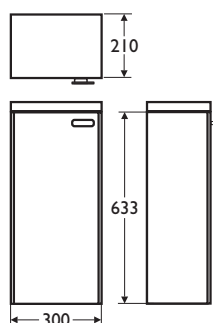

**Options**

**E6460** Concept 600 x 210mm wall hung basin unit with two doors  
**E6586** Concept 210 x 600mm worktop

**Special notes**

Choose 210mm deep slimline worktop

**Illustrated**

**E6459** Concept slimline 500 x 210mm wc unit

**E6585** Concept 210 x 500mm worktop

**Weight**

500mm 14.0kg  
600mm 16.0kg

**Finishes**

Available in Dark Walnut (SX), America Oak (SO), White Gloss (WG), Walnut/White (UJ), Oak/White (UH).

Worktops are only available in 3 colour Dark Walnut (SX), America Oak (SO), White Gloss (WG)

**Options**

**E6461** Concept slimline 600 x 210mm wc unit  
**E6586** Concept 210 x 600mm worktop

**Special notes**

Includes dual flush cistern, 6/4 litre flush and push button.  
For use with wall mounted and back-to-wall wcs. Choose 210mm deep slimline worktop. If using a wall mounted pan then additional brackets must be ordered **E006067**

**Illustrated**

**E6462** Concept slimline 300 x 210mm wall hung base unit with door, 1 shelf

**E6585** Concept 210 x 500mm worktop

**Weight**

7.5kg

**Finishes**

Available in Dark Walnut

(SX), America Oak (SO), White Gloss (WG), Walnut/White (UJ), Oak/White (UH).