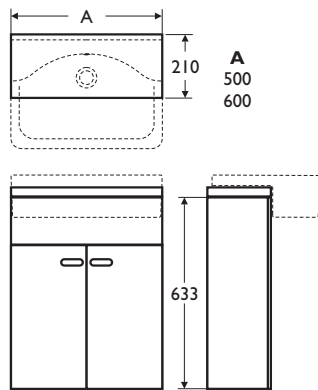

Available in 5 finishes

Design co-ordinated to the Concept range

Space saving

**Illustrated**

**E6458** Concept 500 x 210mm wall hung basin unit with two doors

**E6585** Concept 210 x 500mm worktop

**Weight**

**Options**

**E6460** Concept 600 x 210mm wall hung basin unit with two doors  
**E6586** Concept 210 x 600mm worktop

**Special notes**

Choose 210mm deep slimline worktop

**Illustrated**

**E6459** Concept slimline 500 x 210mm wc unit

**Options**

**E6461** Concept slimline 600 x 210mm wc unit  
**E6586** Concept 210 x 600mm worktop

**Special notes**

Includes dual flush cistern, 6/4 litre flush and push button.  
For use with wall mounted and back-to-wall wcs. Choose 210mm deep slimline worktop. If using a wall mounted pan then additional brackets must be ordered **E006067**

**Illustrated**

**E6462** Concept slimline 300 x 210mm wall hung base unit with door, 1 shelf

**E6585** Concept 210 x 500mm worktop

**Weight**

7.5kg

**Finishes**

Available in Dark Walnut

(SX), America Oak (SO), White Gloss (WG), Walnut/White (UJ), Oak/White (UH).