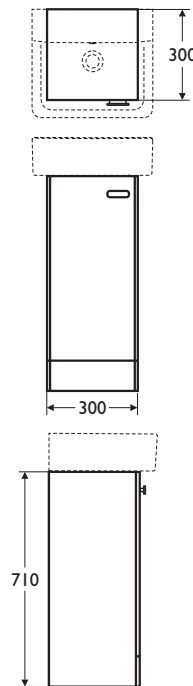

Includes space saving and short projection units for cloakrooms and en-suites. Soft close hinges and drawers provide smooth functionality.

Co-ordinated accessories, mirror units, splashbacks, bath-panels, plinths and fillers complete the package to style even the smallest of bathrooms.

Domestic and hotel use

Illustrated in SX Dark Walnut

Available in 5 finishes

Design co-ordinated to the Concept range

Illustrated

E6443 Concept floor standing basin pedestal unit, 1 door

Weight
8.0kg

Finishes

Special notes

Floorstanding unit for use with Cube 40, 50, 55 and 60cm basins;
Sphere 55cm basin;
Arc 55 and 60cm basins

Illustrated

E6463 Concept corner unit, 2 doors, 1 shelf

Weight
8.0kg

Finishes

Available in Dark Walnut (SX), America Oak (SO), White Gloss (WG), Walnut/White (UJ), Oak/White (UH).