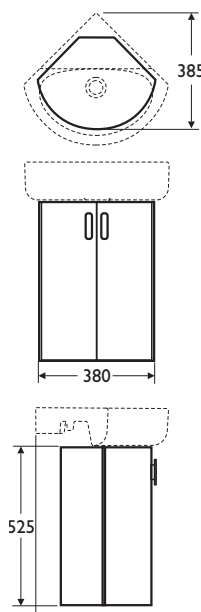

Domestic and hotel use

Illustrated in SX Dark Walnut

Available in 5 finishes

Design co-ordinated to the Concept range

Illustrated

E6443 Concept floor standing basin pedestal unit, 1 door

Weight
8.0kg

Finishes

Special notes

Floorstanding unit for use with Cube 40, 50, 55 and 60cm basins;
Sphere 55cm basin;
Arc 55 and 60cm basins

Illustrated

E6463 Concept corner unit, 2 doors, 1 shelf

Weight
8.0kg

Finishes

Available in Dark Walnut (SX), America Oak (SO), White Gloss (WG), Walnut/White (UJ), Oak/White (UH).