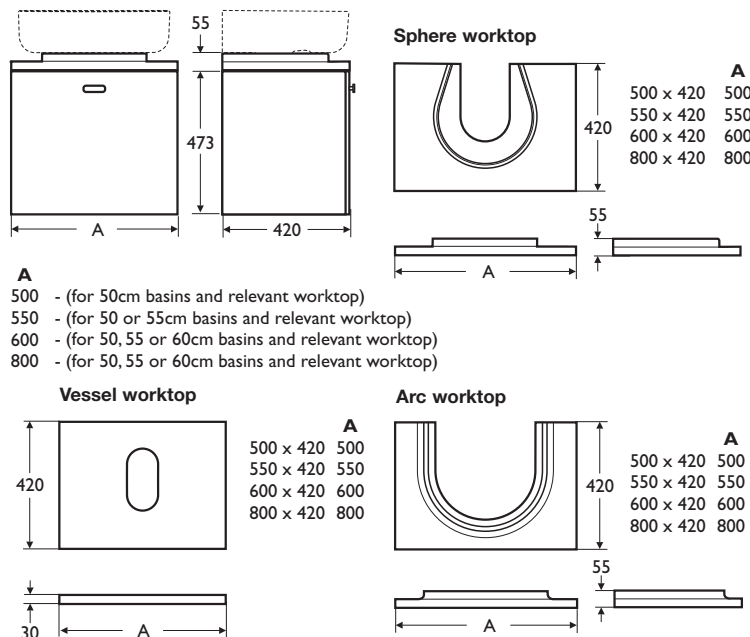

Domestic and hotel use

Main Illustration in SX Dark Walnut

Available in 5 finishes

Design co-ordinated to the
Concept range

Illustrated

E6447 Concept Sphere 500 x 420mm wall hung basin unit with 1 drawer

E6767 Concept 500 x 420 worktop with Sphere collar

E7892 Concept Sphere 50cm basin, pedestal or furniture, one centre taphole

B7886 Ceraplan single lever monoblock washbasin mixer CLICK cartridge & Topfix with pop-up waste, chromium plated

J4284 1 1/4in waste space saving assembly

Options

E7894 Concept Sphere 50cm basin, pedestal or furniture, 2 tapholes

E6450 Concept 800 x 420mm wall hung Sphere or Arc basin unit with one drawer (inset picture)

E6775 Concept 800 x 420 worktop with Arc collar (inset picture)

E6624 Concept 550 x 420 vessel worktop, no collar

E6625 Concept 600 x 420 vessel worktop, no collar

E6626 Concept 800 x 420 vessel worktop, no collar