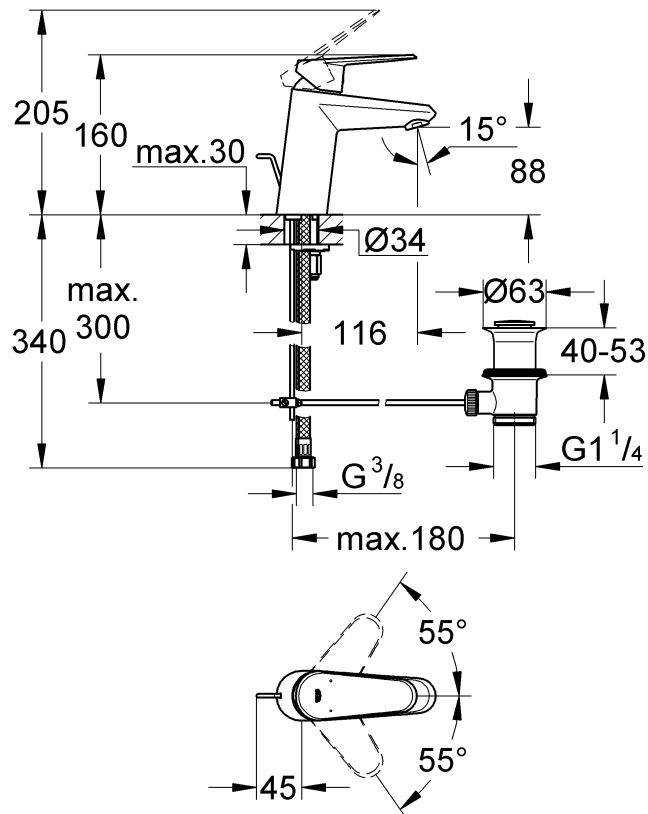

Please pass these instructions on to the end user of the fitting!