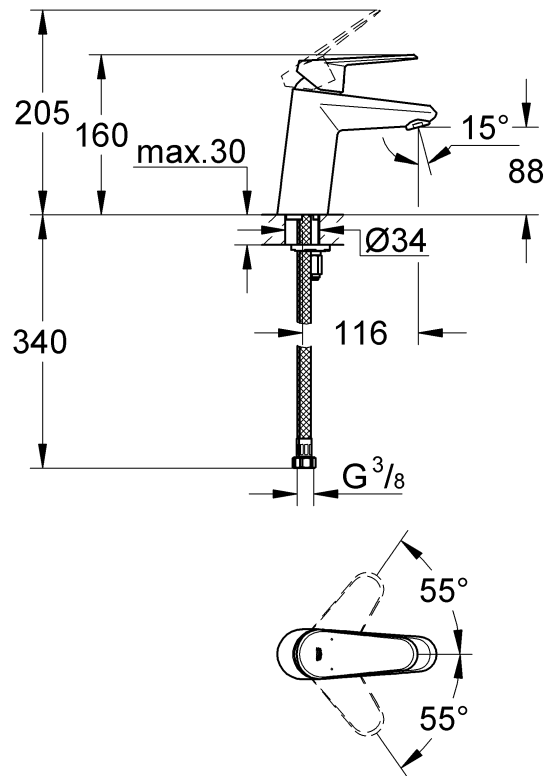

32 469

33 190