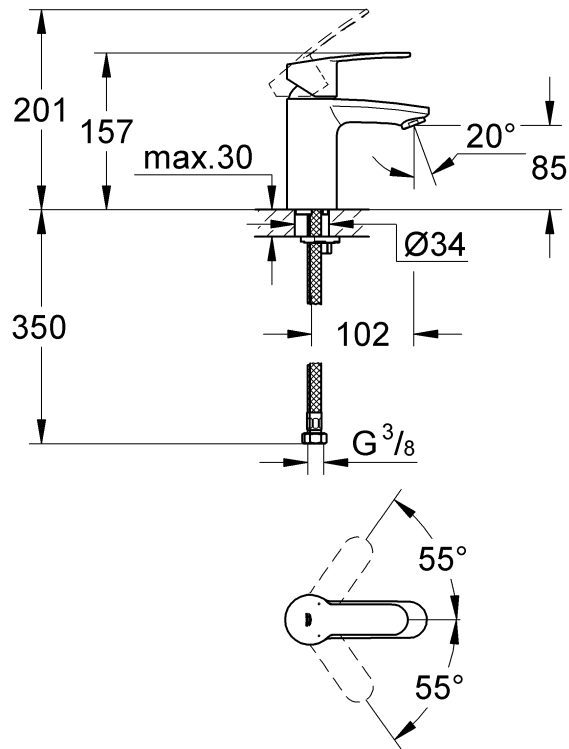

32 468

33 552