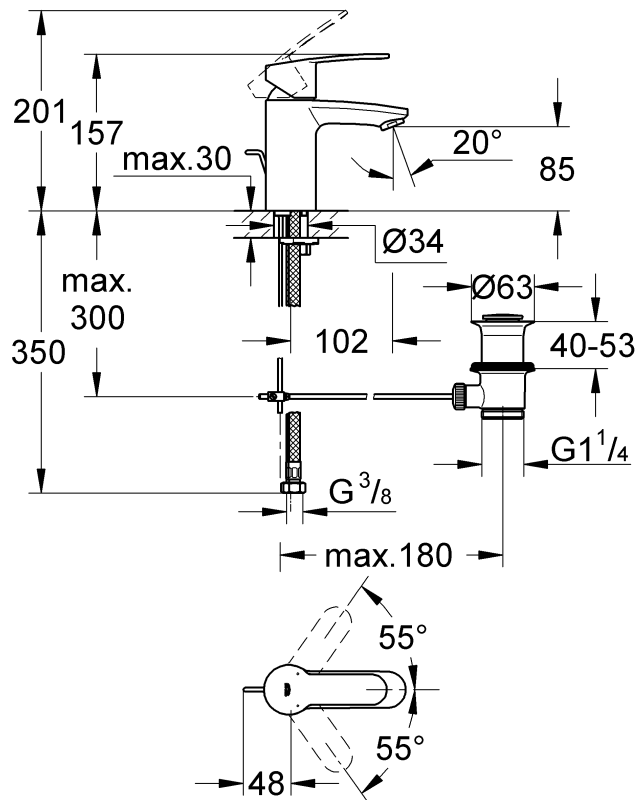

## Eurostyle Cosmopolitan

Design & Quality Engineering GROHE Germany

99.810.031/ÄM 222432/10.11

**GROHE**  
  
ENJOY WATER®

32 468

33 552

Please pass these instructions on to the end user of the fitting!

- Flow rate at 0.1 bar flow pressure with flow straightener: approx. 3 l/min
- Temperature
  - Hot water inlet (maximum): 80 °C
  - Recommended (energy saving): 60 °C
- Water connection cold - right hot - left

When assembling, the waste rod (A) has to be placed into the body, see Fig. [1].

**Fit pop-up waste set**, see fold-out page III, Fig. [3]. Seal plug-hole rim.

The cold water supply must be connected on the right and the hot water supply on the left.