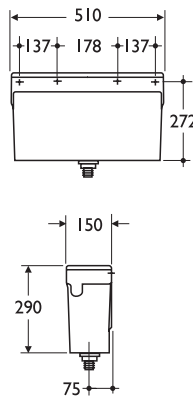

- Slim auto cistern
- Three capacities

**Illustrated**  
S6211 Regal 9.0 litre auto cistern & cover, auto syphon and petcock

**Material**  
Plastic

**Weight**  
4.5 litre 4.0kg  
9.0 litre 4.0kg  
13.6 litre 4.5kg

**Colours**  
Available in White (01) only

**Standards**  
Cisterns to BS 1876

**Options**  
S6210 4.5 litre  
S6212 13.6 litre

- Concealed auto cistern
- For duct fixing

**Illustrated**  
S6216 Conceala 9.0 litre auto cistern & cover, auto syphon and petcock

**Material**  
Plastic

**Weight**  
4.5 litre 4.0kg  
9.0 litre 4.0kg  
13.6 litre 4.0kg

**Colours**  
Self-colour only

**Standards**  
Cisterns to BS 1876

**Options**  
S6215 4.5 litre  
S6217 13.6 litre