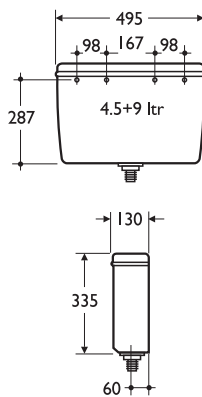

# urinals auto cisterns

Urinal cisterns in plastic.

Regal is a slim line cistern for exposed installations.

Conceala is suitable for fixing on front or back wall of duct.

- Plastic urinal cisterns
- Regal slim line
- Conceala duct fixed
- Three capacities

- Slim auto cistern
- Three capacities

**Illustrated**  
S6211 Regal 9.0 litre auto cistern & cover, auto syphon and petcock

**Material**  
Plastic

**Weight**  
4.5 litre 4.0kg  
9.0 litre 4.0kg  
13.6 litre 4.5kg

**Material**  
Plastic

**Weight**  
4.5 litre 4.0kg  
9.0 litre 4.0kg  
13.6 litre 4.0kg

**Colours**  
Self-colour only

**Standards**  
Cisterns to BS 1876

**Options**  
S6215 4.5 litre  
S6217 13.6 litre