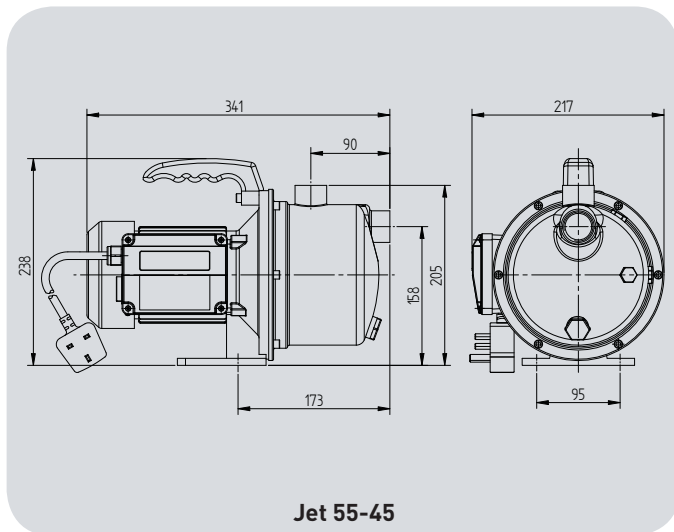

Jet Pumps

Model	Motor	Nominal watts	Max. watts consumed	Amps full load	Impeller	Seal	Carton dims. mm			Gross weight (packed) kg	Part no.
							L	W	H		
Jet 55-45	230/1/50	370	650	2.9	Plastic	EPDM/Car/Cer	390	x 250	x 250	7.7	46587
Jet 80-45	230/1/50	750	900	4.1	Plastic	EPDM/Car/Cer	390	x 250	x 250	10.0	46588

All models have an enclosure rating of IPX4 and feature totally enclosed fan ventilated cooling.
All models have thermal overload protection and are designed for continuous running for duties of 2.5 l/min and above.

All dimensions shown are in mm.

Stuart Turner Ltd
Henley-on-Thames
Oxfordshire RG9 2AD
England
Telephone: +44 (0)1491 572655
Fax: +44 (0)1491 573704

Email: pumps@stuart-turner.co.uk
Web: www.stuart-turner.co.uk

V.A.T. REG. No. 199 0987 92.
Registered in England No. 88368.
Registered Office:
Market Place, Henley-on-Thames

**STUART
TURNER**