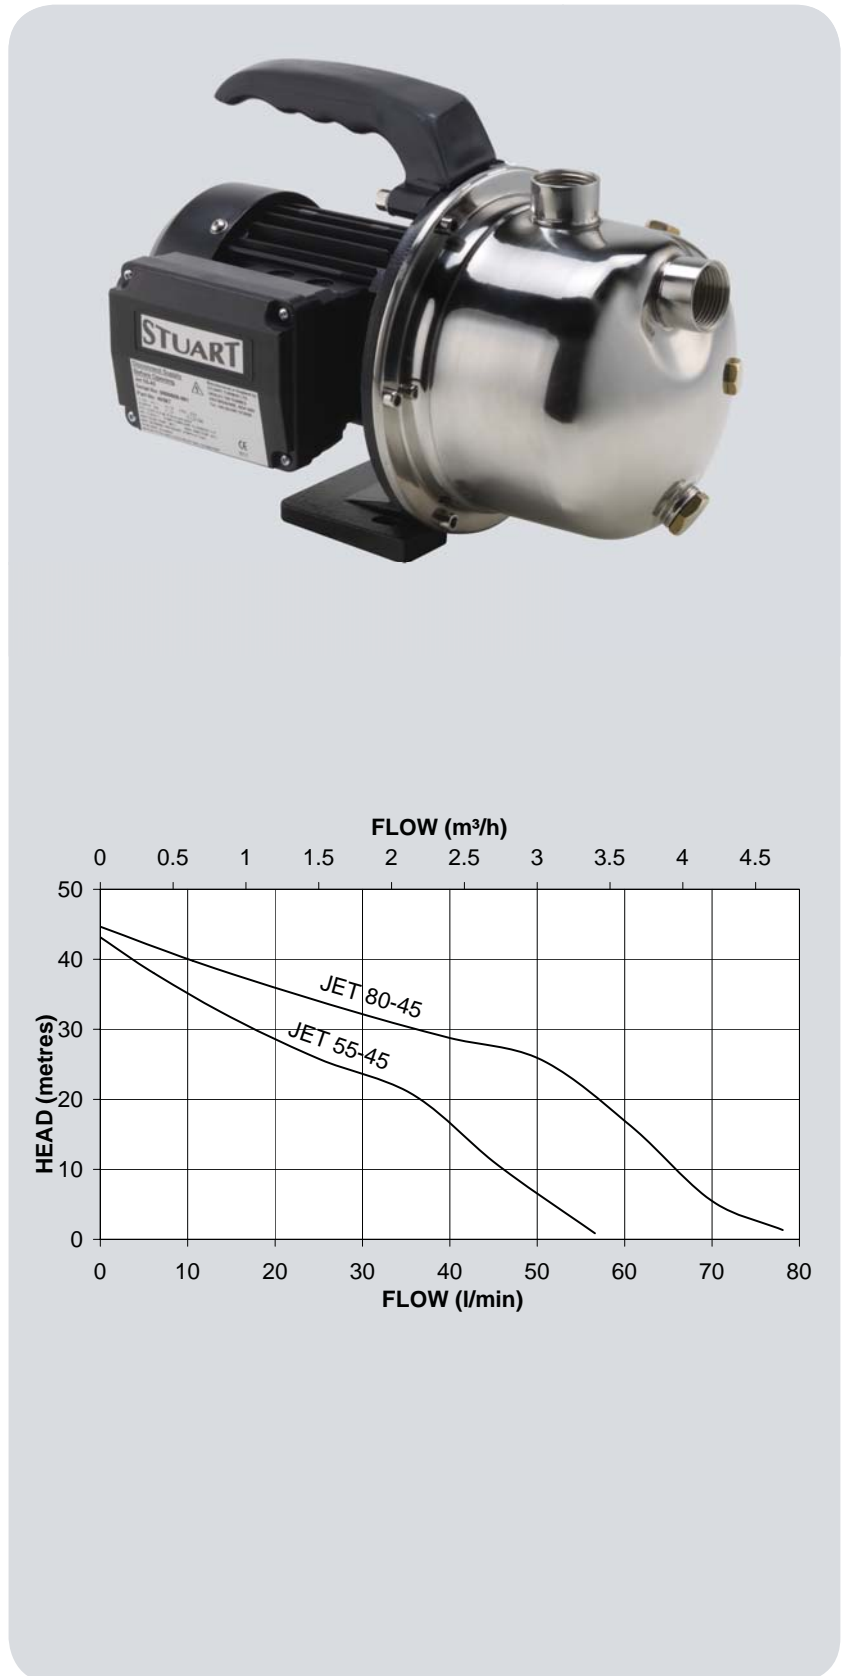

Jet Pumps

Ideal for the high pressure delivery of clean non-potable water from a water tank / cistern. Jet pumps are supplied with a carry handle, a manual on/off switch and power lead fitted with a 13 amp fused plug. The range is suitable for general purpose, pumping cold water.

Once initially primed with clean water the Jet pump will self prime the suction pipe up to 5 metres.

Application

Designed for pumping clean non-potable water. The portable Jet pump is ideal for many household and light industrial uses. Water pressurisation and lawn sprinkler boosting are just two of its many applications.

Features

- Carrying handle (portable design)
- 1.5 m lead and 13 Amp plug fitted
- Built in on/off switch
- Easy installation
- Reliable
- Quiet operation

Materials

Body	Stainless steel
Impeller	Plastic
Pump shaft	Stainless steel
Seal	EPDM/carbon/ceramic

Operating Conditions

Max. water temp.	35°C
Min. water temp.	4°C
Suction	5 m
Max. ambient air temp.	40°C
Max. inlet pressure	0.5 bar

Pump Connection Sizes

Inlet	G 1 Female
Outlet	G 1 Female

STUART