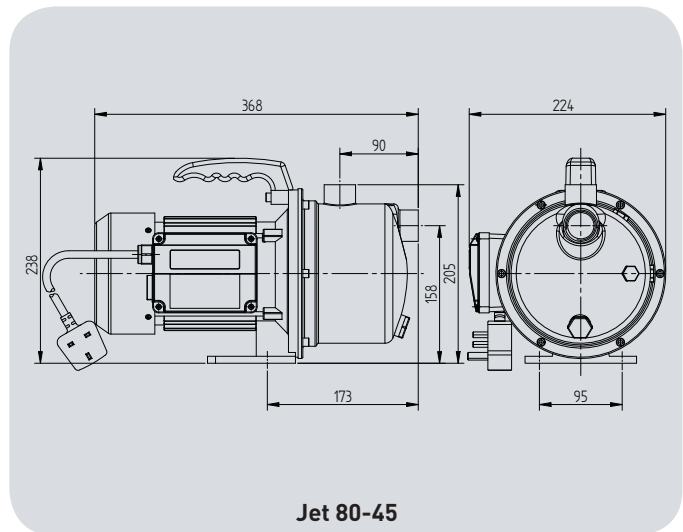

Jet Pumps

Model	Motor	Nominal watts	Max. watts consumed	Amps full load	Impeller	Seal	Carton dims. mm			Gross weight (packed) kg	Part no.
							L	W	H		
Jet 55-45	230/1/50	370	650	2.9	Plastic	EPDM/Car/Cer	390	x 250	x 250	7.7	46587
Jet 80-45	230/1/50	750	900	4.1	Plastic	EPDM/Car/Cer	390	x 250	x 250	10.0	46588

All models have an enclosure rating of IPX4 and feature totally enclosed fan ventilated cooling.
All models have thermal overload protection and are designed for continuous running for duties of 2.5 l/min and above.

All dimensions shown are in mm.

Stuart Turner Ltd
Henley-on-Thames
Oxfordshire RG9 2AD
England
Telephone: +44 (0)1491 572655
Fax: +44 (0)1491 573704

Email: pumps@stuart-turner.co.uk
Web: www.stuart-turner.co.uk

V.A.T. REG. No. 199 0987 92.
Registered in England No. 88368.
Registered Office:
Market Place, Henley-on-Thames

**STUART
TURNER**