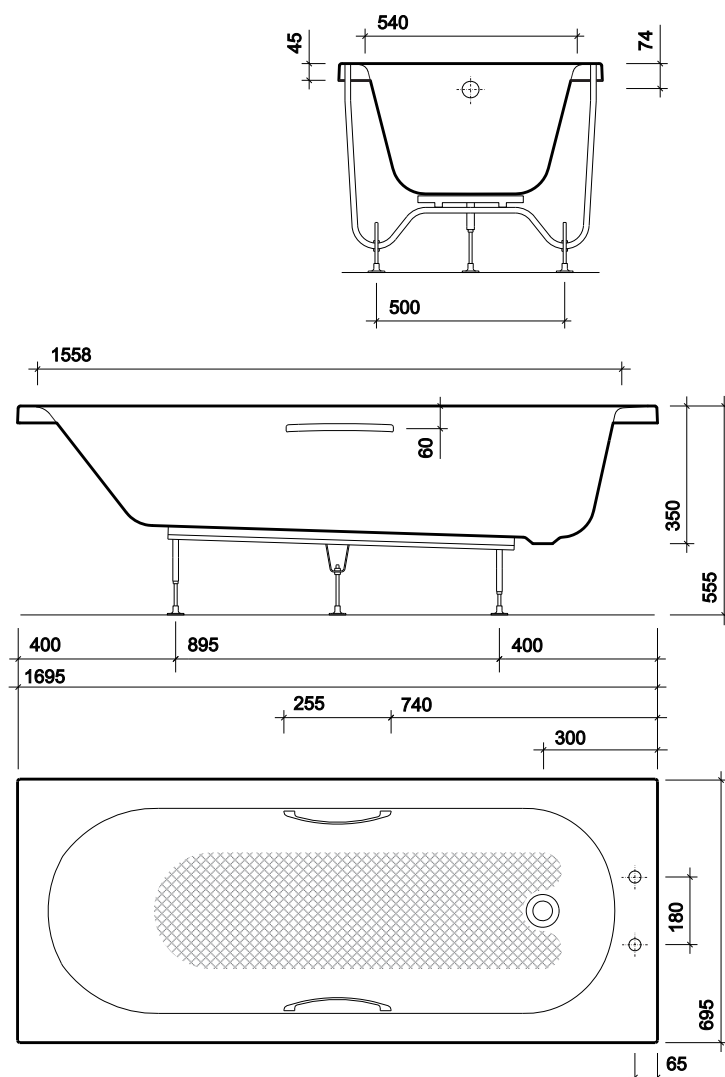

opal (with tread) 1700 x 700

tread pattern full length of base

low capacity bath, 130 litres to overflow

bath

1700 x 700mm acrylic bath, with tread,
130 litres:

2 centre tap holes, with CP grips

OL8122WH

No tap holes, no grips*

OL8100WH

grips (optional extra)

*Chrome plated (pair)

BG1395CP

bath panels

Refer to bath panels

bath screens

Suitable for a folding or fixed bath screen.
For options refer to bath screens.

wastes

Refer to wastes

recommended taps & mixers

Refer to taps & mixers.

approvals

Baths manufactured to European & British
Standards EN263/EN14516 CL1

material

Made from 4mm acrylic sheet reinforced with
glass fibre.

colours

White WH.

fixings

Supported on wooden frame with steel cradle
and adjustable feet. Clips provided for
securing to wall.

all measurements shown are in millimetres. drawing sizes
are not to scale.

Lawton Road, Alsager, Stoke-on-Trent ST7 2DF, UK
Tel: +44(0) 1270 879777 Fax: +44(0) 1270 873864