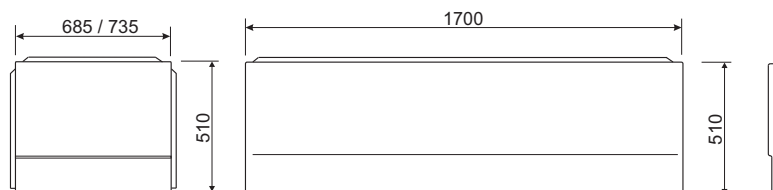

## fixings

Secured under bath rim using clips supplied with bath and screwed to timber blocks (not provided).

## note

Suitable for use with 1700mm baths. Can be trimmed if required.

Reverse side of the panel

All measurements shown are in millimetres. Drawing sizes are not to scale.

Lawton Road, Alsager, Stoke-on-Trent ST7 2DF, UK  
Tel: +44(0) 1270 879777 Fax: +44(0) 1270 873864