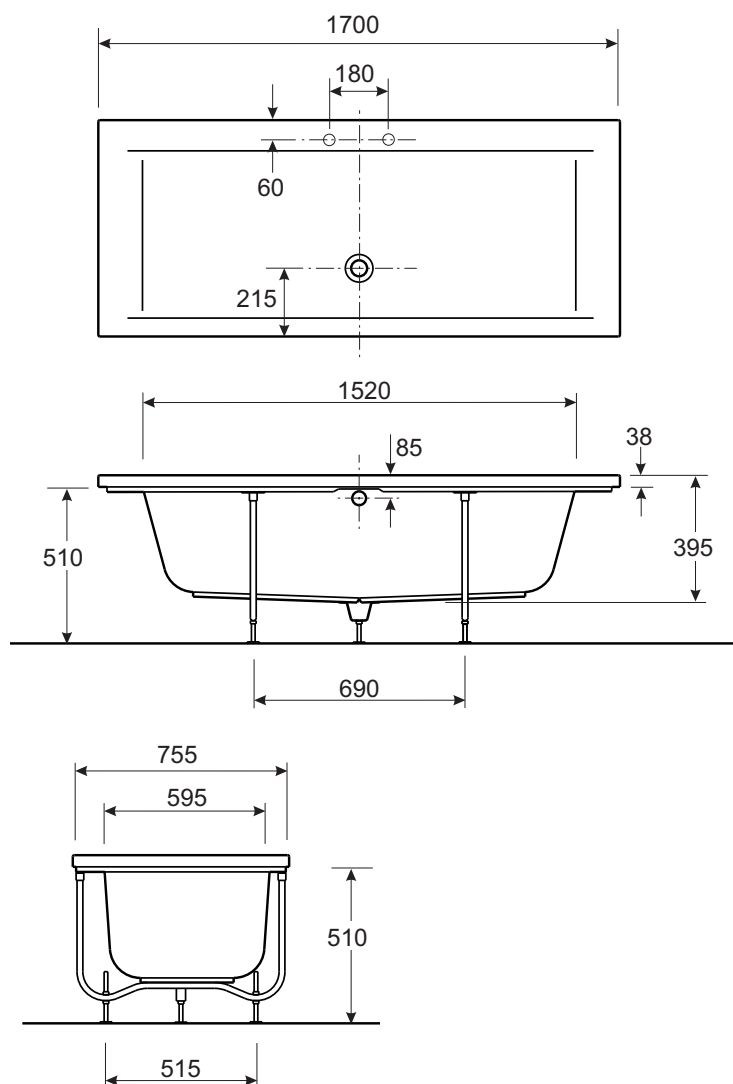

athena 1700 x 750

modern square shape
double ended

bath

1700 x 750mm acrylic bath, encapsulated:

2 tap holes, no grips

AH8502WH

0 tap holes, no grips

AH8500WH

Refer to taps & mixers.

approvals

Baths manufactured to European & British Standards EN263/EN14516 CL1

material

Made from 4mm acrylic sheet reinforced with glass fibre.

colours

White WH.

fixings

Supported on wooden frame with steel cradle and adjustable feet. Clips provided for securing to wall.

all measurements shown are in millimetres. drawing sizes are not to scale.

Lawton Road, Alsager, Stoke-on-Trent ST7 2DF, UK
Tel: +44(0) 1270 879777 Fax: +44(0) 1270 873864