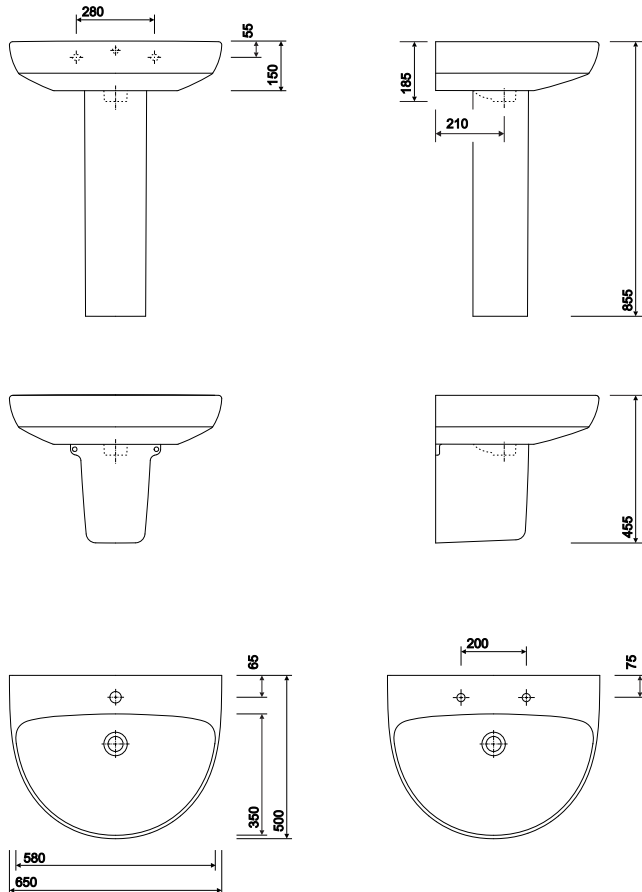

# e100 round 650

wide selection of round style products to suit every home

E100 650mm 1TH washbasin on pedestal

**to specify/order:**

Please use the eight character reference shown below.

**washbasin**

650 x 500mm:

1 tap hole

**E14331WH**

2 tap holes

**E14332WH**

**pedestal**

Pedestal

**E54910WH**

**semi-pedestal**

Semi-pedestal

**E54970WH**

**fixings**

Wall bolts (pair)

**SR1018XX**

**recommended taps & mixers**

Refer to taps & mixers.

**waste & traps**

Refer to wastes & traps.

**material**

Vitreous China.

**colours**

White WH.

**alternative fixings**

Total Install® pack - fixing for non load bearing walls. Refer to Total Install.

All measurements shown are in millimetres. Drawing sizes are not to scale.