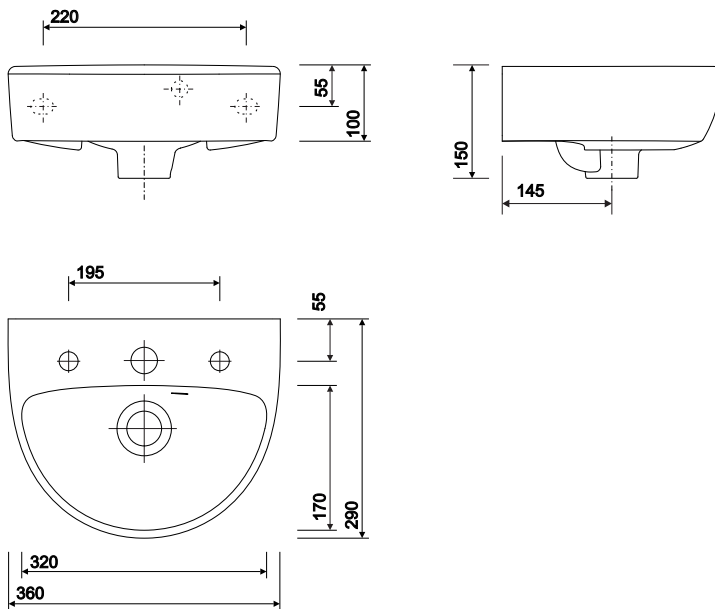

e100 round 360 handrinse

even more choice for entry-level bathrooms, with a wide range of products in a smart and stylish square design

E100 360mm 1TH washbasin on bottle trap

to specify/order:

Please use the eight character reference shown below.

washbasin

360 x 290mm:

1 tap hole

E14821WH

2 tap holes

E14822WH

fixings

Wall bolts (pair)

SR1015XX

Note: Wall mounted only with exposed trap.

recommended taps & mixers

Refer to taps & mixers.

waste & traps

Refer to wastes & traps.

material

Vitreous China.

colours

White WH.

All measurements shown are in millimetres. Drawing sizes are not to scale.

Lawton Road, Alsager, Stoke-on-Trent ST7 2DF, UK
 Tel: +44(0) 1270 879777 Fax: +44(0) 1270 873864
 www.twyfordbathrooms.com UK Technical Helpline Tel: 0844 412 5921 Fax: 0844 412 5922