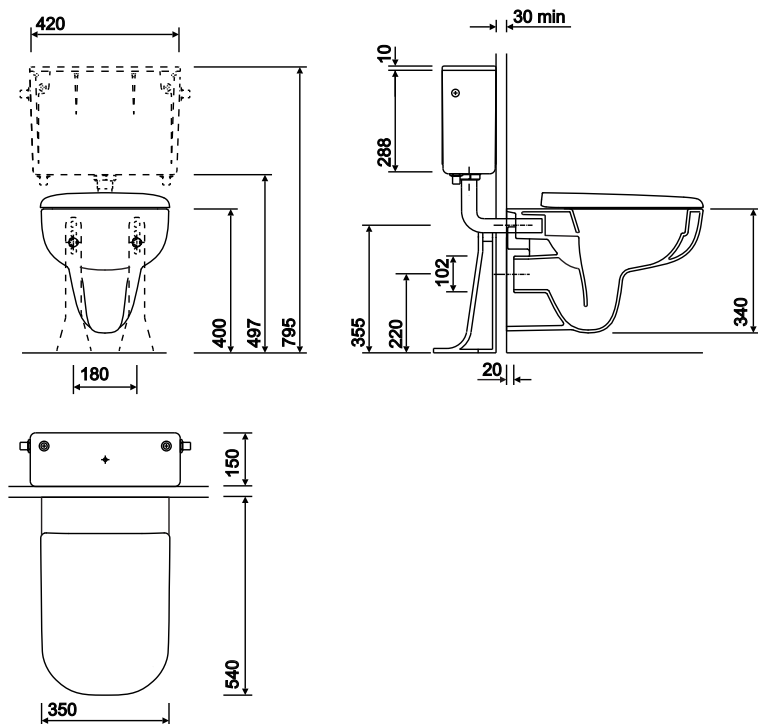

### wc pan

Horizontal outlet **E51798WH**

### fixings

Supporting bracket and fixing kit **SR8138XX**

Supporting brackets screwed to floor for non load bearing walls, up to 100mm thick.

### wc outlet connector

P trap outlet connector **WF1240WH**

S or turned P trap connector **WF1241WH**

### colours

White WH.

All measurements shown are in millimetres. Drawing sizes are not to scale.

Lawton Road, Alsager, Stoke-on-Trent ST7 2DF, UK  
Tel: +44(0) 1270 879777 Fax: +44(0) 1270 873864  
www.twyfordbathrooms.com UK Technical Helpline Tel: 0844 412 5921 Fax: 0844 412 5922