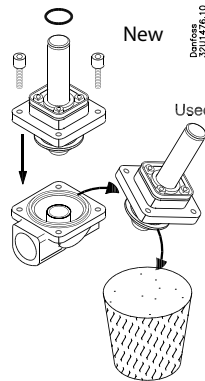

Instruction Type EV250B NC/NO Spare parts

032R9313

032R9313

250B NC Normally closed

For valve type	Seal material	Code no.
EV250B 10 - 12BD	EPDM	032U5315

16 mm

14 mm

2

250B NC Normally closed

For valve type	Seal material	Code no.
EV250B 18 - 22BD	EPDM	032U5317

250B NO Normally open

For valve type	Seal material	Code no.
EV250B 10 - 12BD	EPDM	032U5319
EV250B 10 - 12BD	FKM	032U5320
EV250B 18 - 22BD	EPDM	032U5321
EV250B 18 - 22BD	FKM	032U5322