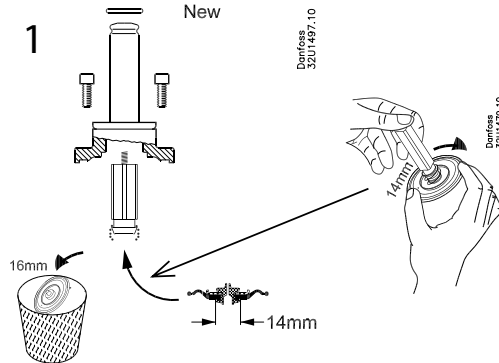

Instruction Type EV250B NC/NO Spare parts

032R9313

032R9313

250B NC Normally closed

For valve type	Seal material	Code no.
EV250B 10 - 12BD	EPDM	032U5315

16 mm

14 mm

2

250B NC Normally closed

For valve type	Seal material	Code no.
EV250B 18 - 22BD	EPDM	032U5317

250B NO Normally open

For valve type	Seal material	Code no.
EV250B 10 - 12BD	EPDM	032U5319
EV250B 10 - 12BD	FKM	032U5320
EV250B 18 - 22BD	EPDM	032U5321
EV250B 18 - 22BD	FKM	032U5322