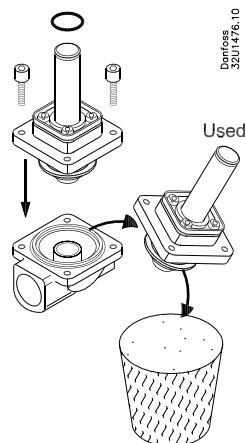

Instruction Type EV250B NC/NO Spare parts

032R9313

032R9313

250B NC Normally closed

For valve type	Seal material	Code no.
EV250B 10 - 12BD	EPDM	032U5315

16 mm

14 mm

2

250B NC Normally closed

For valve type	Seal material	Code no.
EV250B 18 - 22BD	EPDM	032U5317

250B NO Normally open

For valve type	Seal material	Code no.
EV250B 10 - 12BD	EPDM	032U5319
EV250B 10 - 12BD	FKM	032U5320
EV250B 18 - 22BD	EPDM	032U5321
EV250B 18 - 22BD	FKM	032U5322