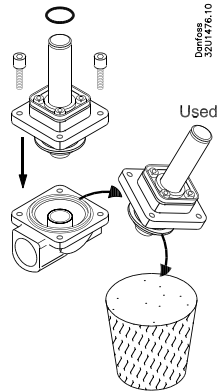

Instruction Type EV250B NC/NO Spare parts

032R9313

032R9313

250B NC Normally closed

For valve type	Seal material	Code no.
EV250B 10 - 12BD	EPDM	032U5315

16 mm

14 mm

2

250B NC Normally closed

For valve type	Seal material	Code no.
EV250B 18 - 22BD	EPDM	032U5317

250B NO Normally open

For valve type	Seal material	Code no.
EV250B 10 - 12BD	EPDM	032U5319
EV250B 10 - 12BD	FKM	032U5320
EV250B 18 - 22BD	EPDM	032U5321
EV250B 18 - 22BD	FKM	032U5322