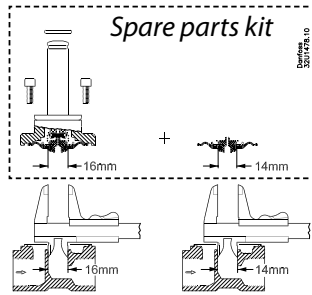

Instruction Type EV250B NC/NO Spare parts

032R9313

032R9313

250B NC Normally closed

For valve type	Seal material	Code no.
EV250B 10 - 12BD	EPDM	032U5315

16 mm

14 mm

2

250B NC Normally closed

For valve type	Seal material	Code no.
EV250B 18 - 22BD	EPDM	032U5317

250B NO Normally open

For valve type	Seal material	Code no.
EV250B 10 - 12BD	EPDM	032U5319
EV250B 10 - 12BD	FKM	032U5320
EV250B 18 - 22BD	EPDM	032U5321
EV250B 18 - 22BD	FKM	032U5322